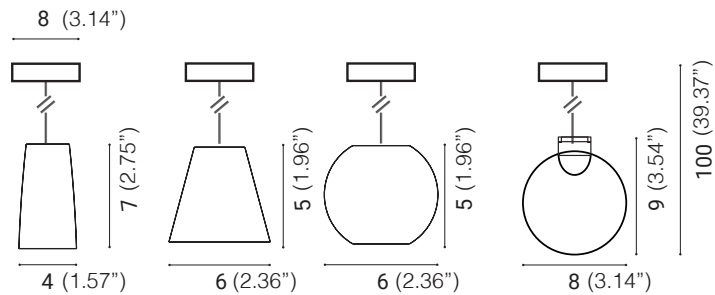

FIL ROUGE™ UNIQUE

SUSPENSION/CEILING

TYPE:

PROJECT NAME:

COMPONENT'S RANGE

projectors suspension with ceiling rose
Driver included

spot	Cod.S35FILU1APNEM	Black
	Cod.S35FILU1APNEM	Copper
cone	Cod.S35FILU1ACNEM	Black
	Cod.S35FILU1ACNEM	Copper
sphere	Cod.S35FILU1ASNEM	Black
	Cod.S35FILU1ASNEM	Copper
glass	Cod.S35FILU1ASGTR	Black
	Cod.S35FILU1ASGTR	Copper