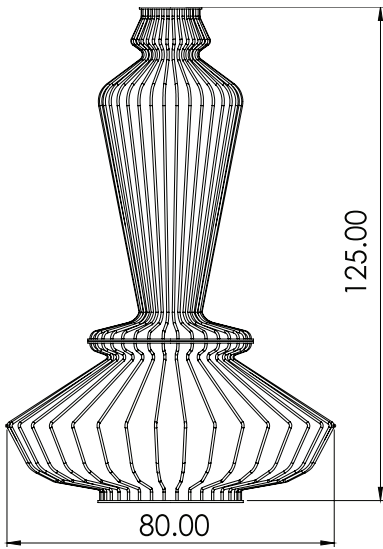

**SKETCH**

---

# ELENA

---

*Customizable item*

Material: Metal  
Finish: Powder coating

- \* Light source: E27 (bulb not included)
- \* 110 - 127v / 220 - 240v
- \* Ip 20
- \* Hanging options: Metal wire / metal chain
- \* Customizable item
- \* Dimming options: Triac (depends on bulb)

Color options:

*Custom colors available*

Photo by Yoav Gurin

**ELENA EXPENDED**

Dim: Diameter 80 cm H – 125 cm

**ELENA**

Dim: Diameter 50 cm H – 75 cm