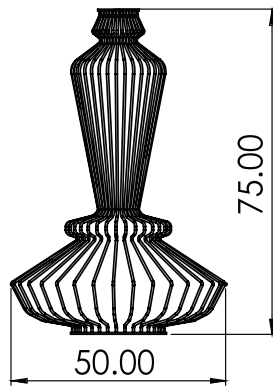

# ELENA

---

*Customizable item*

Material: Metal  
Finish: Powder coating

- \* Light source: E27 (bulb not included)
- \* 110 - 127v / 220 - 240v
- \* Ip 20
- \* Hanging options: Metal wire / metal chain
- \* Customizable item
- \* Dimming options: Triac (depends on bulb)

Color options:

*Custom colors available*

Photo by Yoav Gurin

**ELENA EXPENDED**

Dim: Diameter 80 cm H – 125 cm

**ELENA**

Dim: Diameter 50 cm H – 75 cm