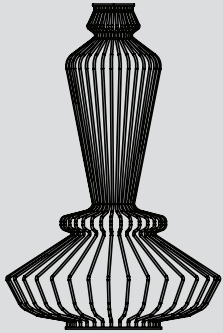

**SKETCH**

---

# ELENA

---

*Customizable item*

Material: Metal  
Finish: Powder coating

- \* Light source: E27 (bulb not included)
- \* 110 - 127v / 220 - 240v
- \* Ip 20
- \* Hanging options: Metal wire / metal chain
- \* Customizable item
- \* Dimming options: Triac (depends on bulb)

Color options:

*Custom colors available*

Photo by Yoav Gurin

**ELENA EXPENDED**

Dim: Diameter 80 cm H – 125 cm

**ELENA**

Dim: Diameter 50 cm H – 75 cm