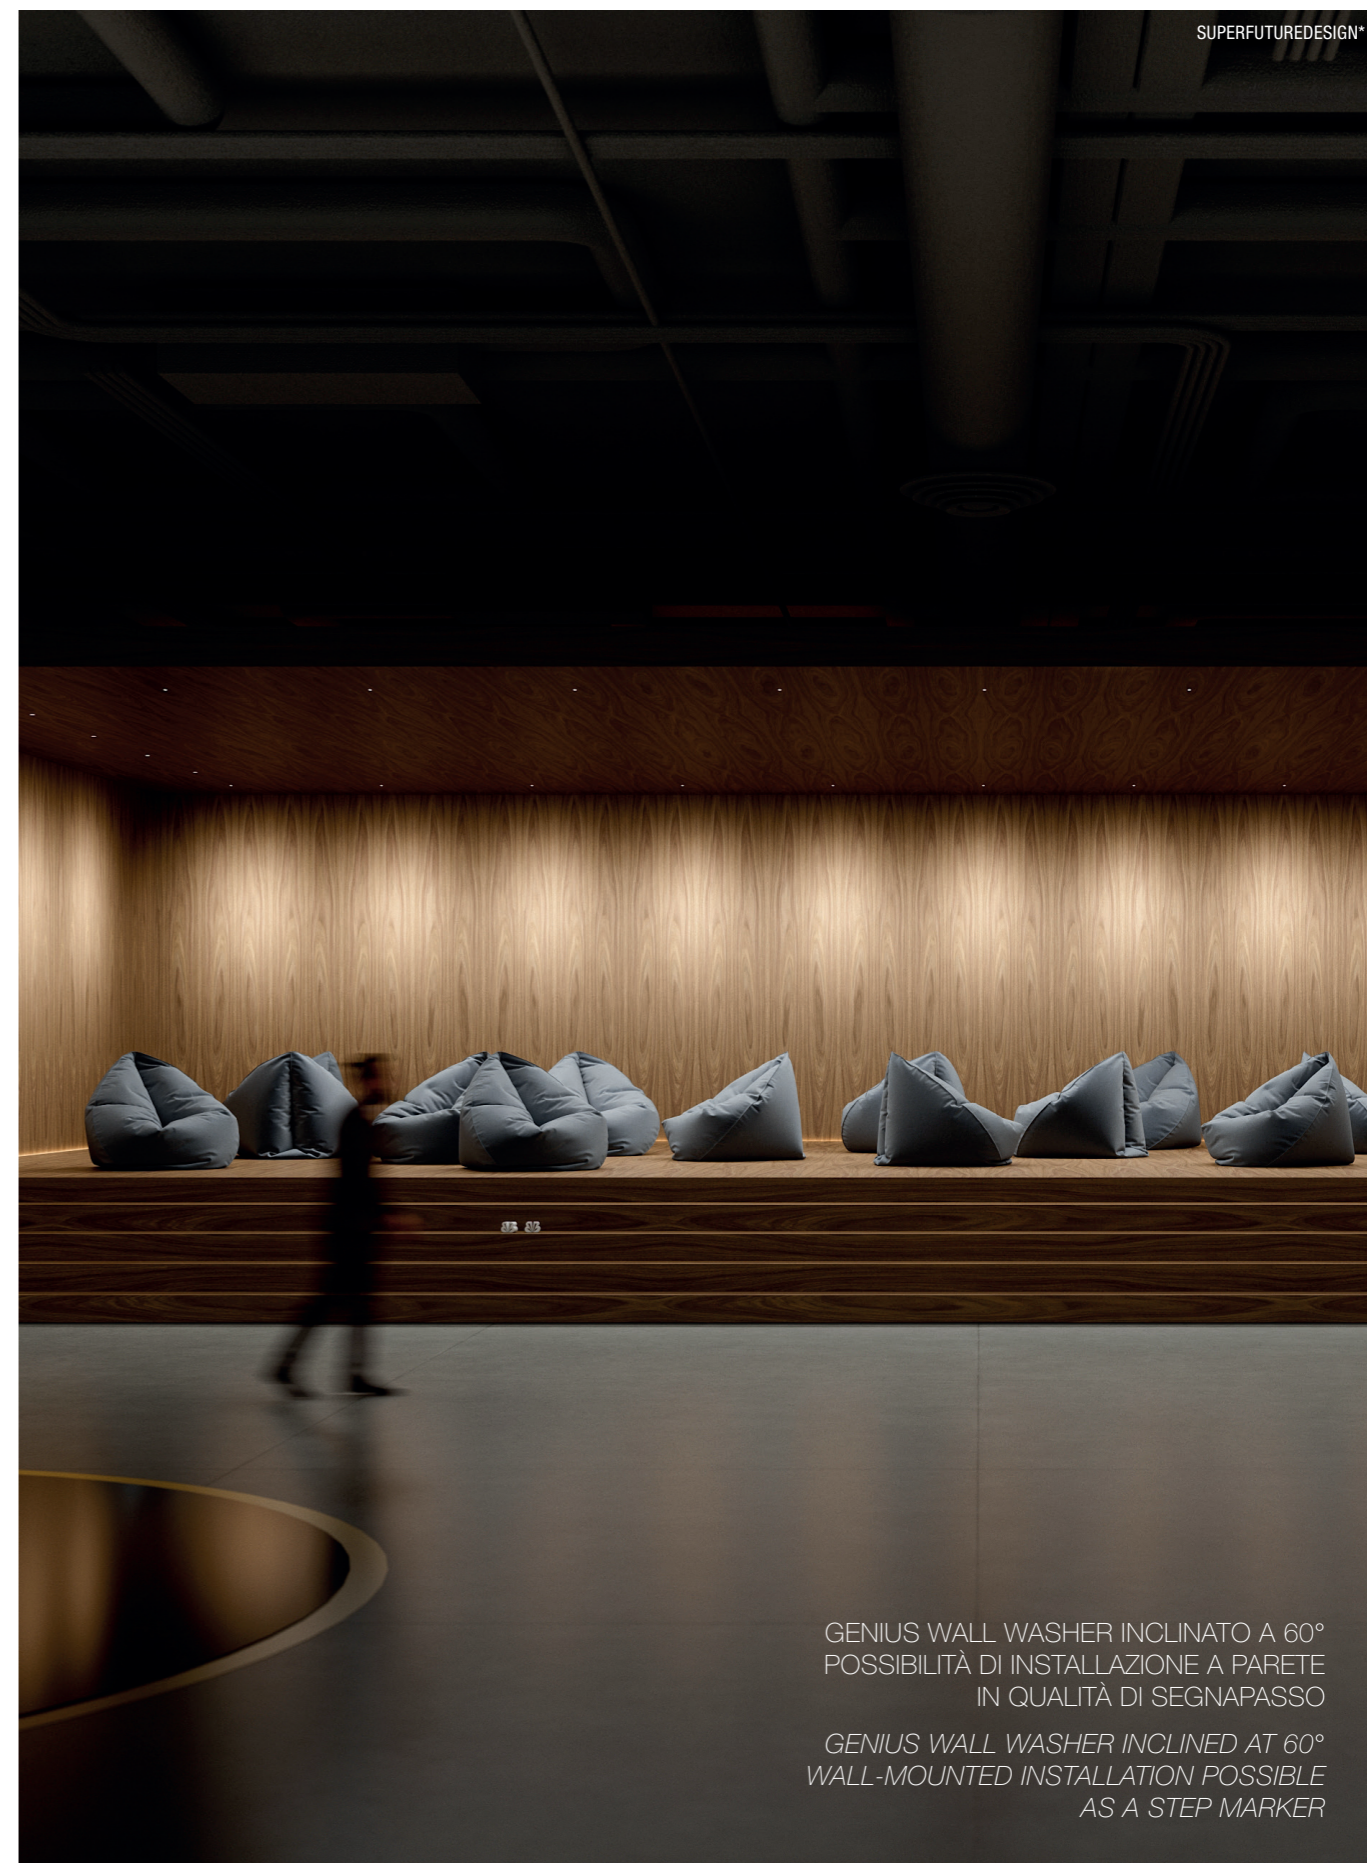

SUPERFUTUREDESIGN*

GENIUS WALL WASHER INCLINATO A 60°
POSSIBILITÀ DI INSTALLAZIONE A PARETE
IN QUALITÀ DI SEGNAPASSO

GENIUS WALL WASHER INCLINED AT 60°
WALL-MOUNTED INSTALLATION POSSIBLE
AS A STEP MARKER