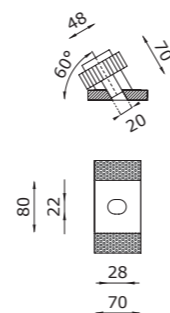

Genius Basic Slope Naked

OTHER AVAILABLE CODES

1080 BL 4 R 24 E _ WD	<i>lens</i>	24°
	<i>light colour</i>	
	27	2700K
	30	3000K
	40	4000K (on request)

example of code composition
1080 BL 4 R 24 E **30** WD

TECHNICAL FEATURES

Code	1080 XX
Type	Downlight 90°
	
Material	Aluminum I Steel
Finishing	Black
Weight	0.65 Kg
Mounting	Ceiling recessed
IP rating	IP20
Insulation class	III
Control gear	Remote constant current electronic driver (not included)
Lamp type	LED 700 mA Vf: 6.5 VDC
Lamp wattage	1 x 4.5W
Luminous efficacy	1 x 540 lm - 3000K
Light distribution	Wide beam 24°
Fitting	-
Light colour	White 3000K White 2700K I 4000K (on request)
Light hole	Ø 20 mm
Voltage connection	By driver (optional)
CRI	>90
Emergency	-
Energy efficiency class	A++
Note	Suitable for installation on surfaces max 20 mm deep.