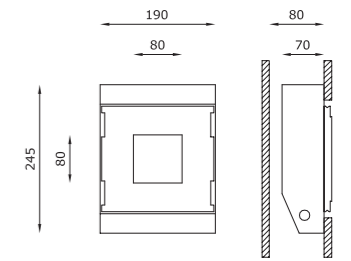

DRY

INCASSO QUADRATO,
MINIMO INGOMBRO
SQUARE RECESSED FIXTURE,
MINIMUM SPACE REQUIRED

Dry

OTHER AVAILABLE CODES

6113.Z.27.AC	lens	40°
	light colour	2700K
6113.Z.40.AC	lens	40°
	light colour	4000K (on request)

TECHNICAL FEATURES

Code	6113.Z.AC	6111.AC	6112.AC
Type	Wall recessed 90°	Wall recessed 45°	Wall recessed 90°
Material	AC: AirCoral®	AC: AirCoral®	AC: AirCoral®
Absorption capacity*	2.53 m²	2.53 m²	2.53 m²
Weight	1.5 Kg	1.5 Kg	1.5 Kg
Mounting	Wall recessed	Wall recessed	Wall recessed
IP rating	IP40	IP40	IP40
Insulation class	III	III	III
Control gear	ON/OFF driver (included)	Dimmable electronic transformer (included)	Dimmable electronic transformer (included)
Cut out for plasterboard	195 × 185 mm	195 × 185 mm	195 × 185 mm
Lamp type	LED 500 mA ⚡ VI: 11.5 VDC	QR CB 51	QR CB 51
Lamp wattage	1 × 9W	1 × 50W max	1 × 50W max
Luminous efficacy	1 × 1125 lm - 3000K	-	-
Light distribution	Wide beam 40°	-	-
Fitting	-	GU5.3	GU5.3
Light colour	White 3000K	-	-
Light hole	80 × 80 mm	80 × 80 mm	80 × 80 mm
Voltage connection	220-240V · 50/60Hz	220-240V / 12V · 50/60Hz	220-240V / 12V · 50/60Hz
CRI	>90	-	-
Emergency	-	-	-
Energy efficiency class	A++	A	A
Note	Extra white satin glass fixed by clip on wall level. On request available dimmable PUSH or DALI. Other available light colours: 2700K, 4000K (on request).	Extra white satin glass fixed by clip on wall level.	Extra white satin glass fixed by clip on wall level.