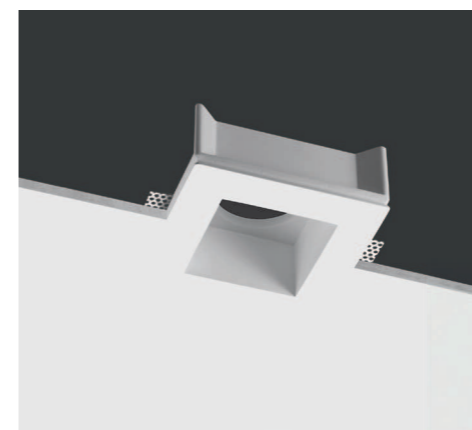

ALKABOX

TRE DIFFERENTI BOX
PER OSPITARE MOLTEPLICI SPOT
THREE BOXES HOSTING MULTIPLE SPOTS

Alkabox

TECHNICAL FEATURES

Code	6211.00	6221.00	6231.00
Type	Downlight 90°	Downlight 90°	Downlight 90°
	▲	▲	▲
Material	00: Coral®	00: Coral®	00: Coral®
Weight	0.8 Kg	0.85 Kg	0.85 Kg
Mounting	Ceiling recessed	Ceiling recessed	Ceiling recessed
IP rating	-	-	-
Insulation class	-	-	-
Control gear	-	-	-
Cut out for plasterboard	160 × 160 mm	160 × 160 mm	250 × 250 mm
Lamp type	-	-	-
Lamp wattage	-	-	-
Luminous efficacy	-	-	-
Light distribution	-	-	-
Fitting	-	-	-
Light colour	-	-	-
Light hole	90 × 90 mm	90 × 90 mm	180 × 180 mm
Voltage connection	-	-	-
CRI	-	-	-
Emergency	-	-	-
Energy efficiency class	-	-	-
Note	Box for the mounting at 90° of a recessed luminaire. Adapted for recessed luminaires of any type and brand with metal ring of max Ø 88 mm and hole for recessed luminaire of Ø 73 mm.	Box for the mounting at 30° of a recessed luminaire. Adapted for recessed luminaires of any type and brand with metal ring of max Ø 88 mm and hole for recessed luminaire of Ø 73 mm.	Box for the mounting at 90° of a recessed luminaire. Adapted for recessed luminaires of any type and brand with metal ring of max Ø 178 mm and hole for recessed luminaire of Ø 158 mm.