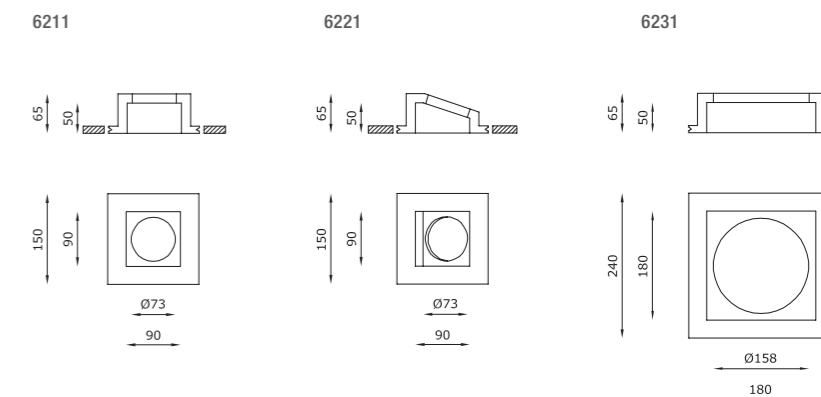

ALKABOX

TRE DIFFERENTI BOX
PER OSPITARE MOLTEPLICI SPOT
THREE BOXES HOSTING MULTIPLE SPOTS

Alkabox

TECHNICAL FEATURES

Code	6211.00	6221.00	6231.00
Type	Downlight 90°	Downlight 90°	Downlight 90°
	▲	▲	▲
Material	00: Coral®	00: Coral®	00: Coral®
Weight	0.8 Kg	0.85 Kg	0.85 Kg
Mounting	Ceiling recessed	Ceiling recessed	Ceiling recessed
IP rating	-	-	-
Insulation class	-	-	-
Control gear	-	-	-
Cut out for plasterboard	160 × 160 mm	160 × 160 mm	250 × 250 mm
Lamp type	-	-	-
Lamp wattage	-	-	-
Luminous efficacy	-	-	-
Light distribution	-	-	-
Fitting	-	-	-
Light colour	-	-	-
Light hole	90 × 90 mm	90 × 90 mm	180 × 180 mm
Voltage connection	-	-	-
CRI	-	-	-
Emergency	-	-	-
Energy efficiency class	-	-	-
Note	Box for the mounting at 90° of a recessed luminaire. Adapted for recessed luminaires of any type and brand with metal ring of max Ø 88 mm and hole for recessed luminaire of Ø 73 mm.	Box for the mounting at 30° of a recessed luminaire. Adapted for recessed luminaires of any type and brand with metal ring of max Ø 88 mm and hole for recessed luminaire of Ø 73 mm.	Box for the mounting at 90° of a recessed luminaire. Adapted for recessed luminaires of any type and brand with metal ring of max Ø 178 mm and hole for recessed luminaire of Ø 158 mm.