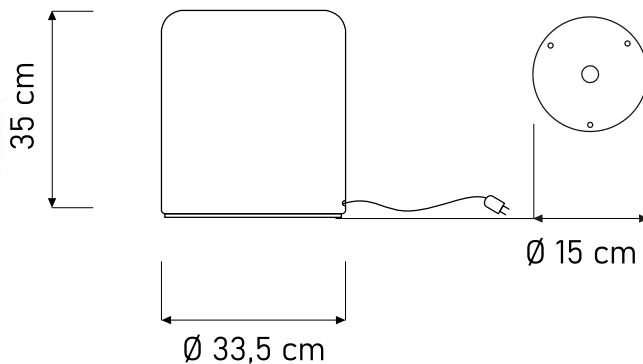

BIN F NEBULA OUT

OUTDOOR LAMP

Bin F nebula out (Ø 33,5 cm x 35 cm) max 70W | E27 (230V) - E26 (120V)
Equivalent W dimmable LED bulbs compatible | rec. LED 13W
IP 65

Led color temperature recommended:
neutral white 4200 °K / warm white 2700 °K

MATERIALS

Nebulite (fiberglass), laprene

COLOR

white

INCLUDES 200 CM CORD WITH PLUG.
BULBS ARE NOT INCLUDED.

RECYCLED CARDBOARD

PROUDLY DESIGNED AND MADE
IN ROME | ITALY

RESPONSIBLE HANDMADE
QUALITY