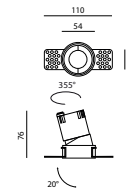

75 FISSO | FIXED

ORIENTABILE | ADJUSTABLE

95 FISSO | FIXED

ORIENTABILE | ADJUSTABLE

taglio per incasso / recessed hole dimension \varnothing 55

NOTE: COMPLETARE CON DRIVER | DRIVER NOT INCLUDED **120**

LED W	mA	ø	H	Kg	lm product/beam 3000K F24° W38°	CODE
5	120	65	76	0,49	650 650	BT552.9 ●●●● / ##

WALLWASHER

LED W	mA	ø	H	Kg	lm product/beam 3000K F24° W38°	CODE
5	120	76	0,49	650 650	BT552.9 ●●●● / ##	

taglio per incasso / recessed hole dimension \varnothing 75

NOTE: COMPLETARE CON DRIVER | DRIVER NOT INCLUDED **300**