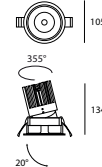

ORIENTABILE | ADJUSTABLE

LED	W	mA	ø	H	Kg	lm product / beam 3000K	F24°	W38°	CODE
20	500	105	134	0,49	2600	2600			BT951.9 ●●● /##

LED	W	mA	ø	H	Kg	lm product / beam 3000K	F24°	W38°	CODE
20	500	105	134	0,49	2600	2600			BT951.9 ●●● /##