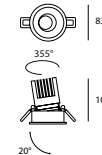

ORIENTABILE | ADJUSTABLE

LED	W	mA	ø	H	Kg	lm product / beam 3000K	F24°	W38°	CODE
12	300	83	100	0,49	1560	1560			BT751.9 ●●● /##

LED	W	mA	ø	H	Kg	lm product / beam 3000K	F24°	W38°	CODE
12	300	83	100	0,49	1560	1560			BT751.9 ●●● /##