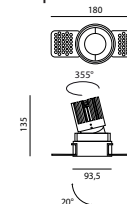

75 FISSO | FIXED

ORIENTABILE | ADJUSTABLE

95 FISSO | FIXED

ORIENTABILE | ADJUSTABLE

taglio per incasso / recessed hole dimension \varnothing 55

NOTE: COMPLETARE CON DRIVER | DRIVER NOT INCLUDED **120**

LED W	mA	ø	H	Kg	lm product/beam 3000K F24° W38°	CODE
5	120	65	76	0,49	650 650	BT552.9 ●●●● / ##

WALLWASHER

LED W	mA	ø	H	Kg	lm product/beam 3000K F24° W38°	CODE
5	120	76	0,49	650 650	BT552.9 ●●●● / ##	

taglio per incasso / recessed hole dimension \varnothing 75

NOTE: COMPLETARE CON DRIVER | DRIVER NOT INCLUDED **300**