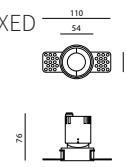

55 FISSO | FIXED