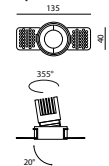

75 FISSO | FIXED

ORIENTABILE | ADJUSTABLE

95 FISSO | FIXED

ORIENTABILE | ADJUSTABLE

taglio per incasso / recessed hole dimension \varnothing 55

NOTE: COMPLETARE CON DRIVER | DRIVER NOT INCLUDED **120**

LED W	mA	ø	H	Kg	lm product/beam 3000K F24° W38°	CODE
5	120	65	76	0,49	650 650	BT552.9 ●●●● / ##