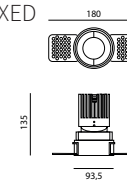

75 FISSO | FIXED

ORIENTABILE | ADJUSTABLE

95 FISSO | FIXED

ORIENTABILE | ADJUSTABLE

taglio per incasso / recessed hole dimension \varnothing 55

NOTE: COMPLETARE CON DRIVER | DRIVER NOT INCLUDED **120**

LED W	mA	ø	H	Kg	lm product/beam 3000K F24° W38°	CODE
5	120	65	76	0,49	650 650	BT552.9 ●●●● / ##