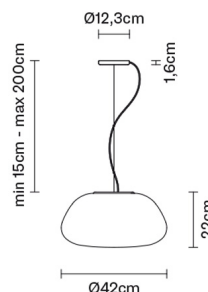

GINEICO

LUMI

F07A1301

Alberto Saggia & Valerio Sommella / D&G Studio

Description

Pendant lamp with diffuser in satin-finish white blown glass. Supporting structure made of metal or polyester reinforced with glass fibre, painted white.

E27 1x13W - LED
Max Watt. 150W

Available diffuser colours

White

Available structure colours

White

Included accessories

Off-center cable fastener

Not included accessories

Net: 3.25 kg

Packaging

Gross weight: 4.82 kg
Volume: 0.108 m³
Number of boxes: 1

Specs

EAC IP20

Wall/ceiling

Wall/ceiling

SYDNEY - MELBOURNE - GOLD COAST - PERTH - AUCKLAND
G45, 76-84 WATERWAY DRIVE COOMERA, QLD, 4209, AUSTRALIA