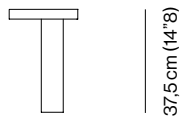

**CERTIFICATION**

**MATERIALS**

<b>STRUCTURE</b>	
<b>M04</b>	POLISHED BLACK NICKEL
<b>M16</b>	PEWTER
<b>M22</b>	BRUSHED BURNISHED COPPER
<b>M23</b>	BLACK IRON

**PACKAGE**

<b>QTY</b>	<b>DIMENSIONS</b>	<b>NET WEIGHT</b>	<b>GROSS WEIGHT</b>	<b>TOTAL VOL.</b>
1 × BOX	50 × 37 × H 38 cm (19"7 × 14"6 × H 15")	5 kg	7 kg	0,07 m <sup>3</sup>

**DIMENSIONS**

Ø 25 cm (9"8)

**DESCRIPTION** Essential lines and monochromatic elegance feature Circle Table and its cordless version, Circle Table Portable. Based on a simple circle shape, these table lamps come in two dimensions and four different finishes and spread a welcoming light into the environment. Circle is also available in wall and ceiling versions.

**CERTIFICATION**

**MATERIALS**

<b>STRUCTURE</b>	
<b>M04</b>	POLISHED BLACK NICKEL
<b>M16</b>	PEWTER
<b>M22</b>	BRUSHED BURNISHED COPPER
<b>M23</b>	BLACK IRON

**PACKAGE**

<b>QTY</b>	<b>DIMENSIONS</b>	<b>NET WEIGHT</b>	<b>GROSS WEIGHT</b>	<b>TOTAL VOL.</b>
1 x BOX	36 x 27 x H 27 cm (14"2 x 10"6 x H 10"6)	2,5 kg	4 kg	0,03 m <sup>3</sup>

**DIMENSIONS**