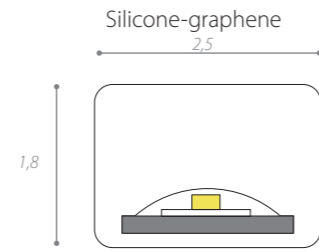

# ARCHETTO SHAPED OUTDOOR SOLUTIONS

Direzione Luminosa/  
Light's direction

Silicone-graphene  
2,5

1,8

Barra in alluminio  
rigido e strip LED  
incorporate/  
Stiff aluminium bar  
and LED strip  
integrated/