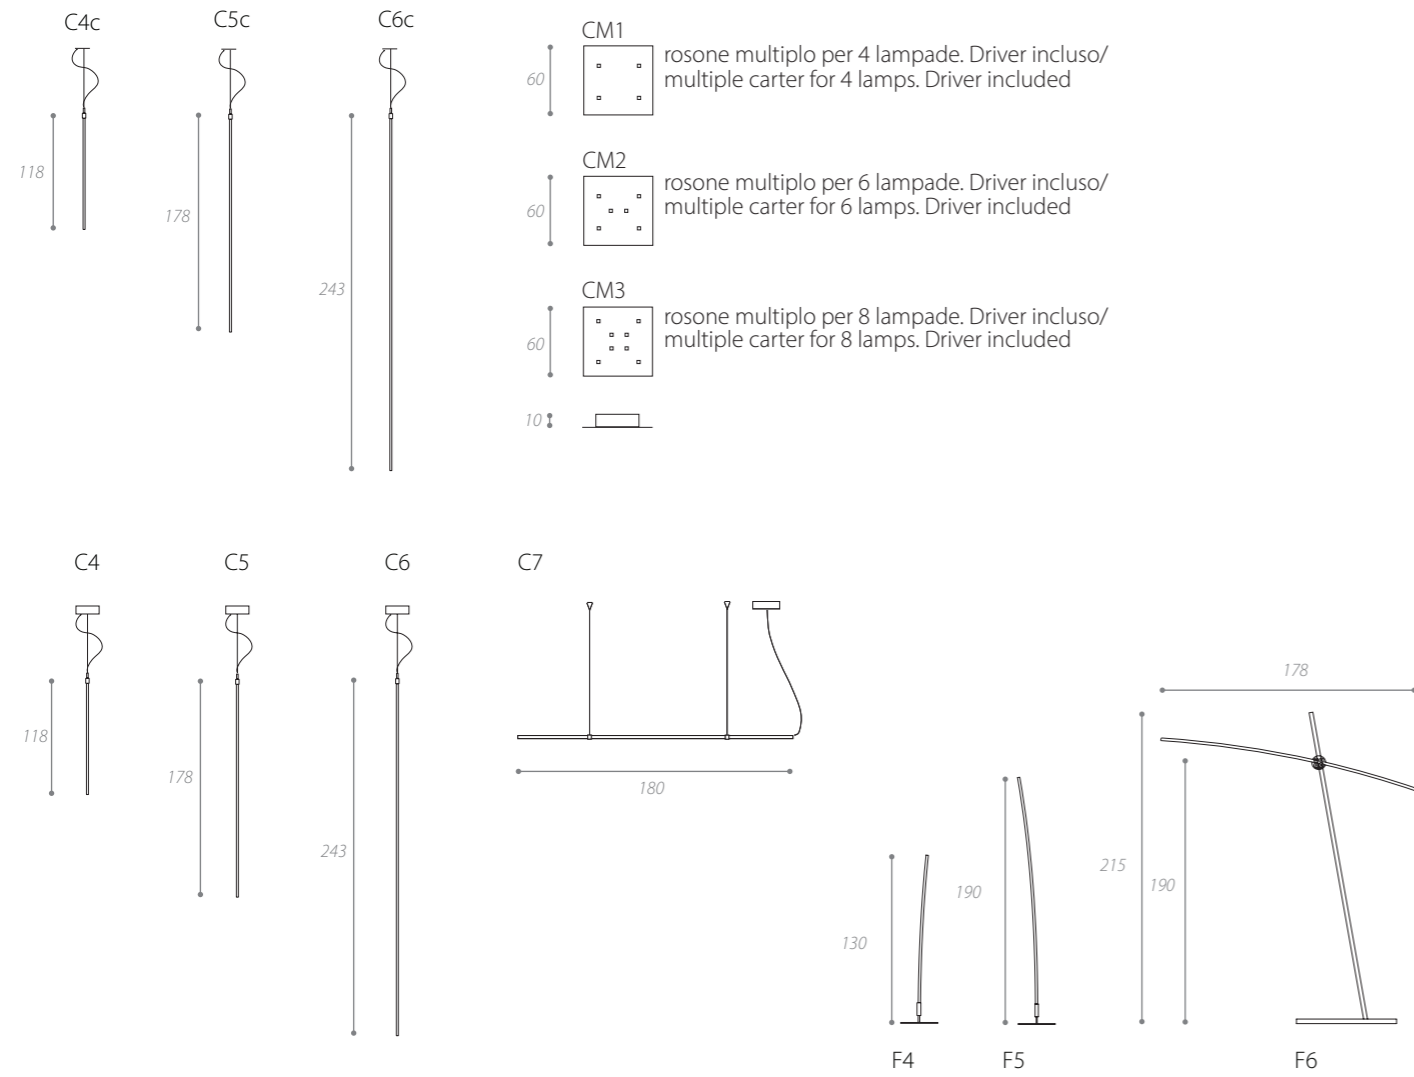

ARCHETTO SHAPED INDOOR SOLUTIONS

Sospensioni componibili su rosone multiplo/
Modular suspension lamps on multiple carter

Struttura metallo bianco/ White metal structure

C4 3k white/Dim.	34W-1185Lm	24v	Driver included/wireless dimmer
C4 RGB	23W	24v	Driver + controller included
C5 3k white/Dim.	50W-1800Lm	24v	Driver included/wireless dimmer
C5 RGB	35W	24v	Driver + controller included
C6 3k white/Dim.	70W-2470Lm	24v	Driver included/wireless dimmer
C6 RGB	48W	24v	Driver + controller included
C7 3k white/Dim.	50W-1800Lm	24v	Driver included/wireless dimmer
C7 RGB	35W	24v	Driver + controller included

F4 3k white/Dim.	34W-1185Lm	24v	Driver on the wire/wireless dimm.
F4 RGB	23W	24v	D. on the wire/Controller incl.
F5 3k white/Dim.	50W-1800Lm	24v	Driver on the wire/wireless dimm.
F5 RGB	35W	24v	D. on the wire/Controller incl.
F6 3k white/Dim.	50W-1800Lm	24v	Driver on the wire/wireless dimm.
F6 RGB	35W	24v	D. on the wire/Contr. incl.

Misure espresse in cm/Measurements in cm

CM1 white	Multiple carter 4 pins	Max 200W	for C4c/C5c/C6c	Driver included on/off. Dimmer on demand
CM2 white	Multiple carter 6 pins	Max 300W	for C4c/C5c/C6c	Driver included on/off. Dimmer on demand
CM3white	Multiple carter 8 pins	Max 400W	for C4c/C5c/C6c	Driver included on/off. Dimmer on demand
CM1 RGB	Multiple carter 4 pins	Max 200W	for C4c/C5c/C6c	Driver + controller included
CM2 RGB	Multiple carter 6 pins	Max 300W	for C4c/C5c/C6c	Driver + controller included
CM3 RGB	Multiple carter 8 pins	Max 400W	for C4c/C5c/C6c	Driver + controller included
C4c RGB	23W	24v	Driver needed not included	
C4c 3k white	34W-1185Lm	24v	Driver needed not included	
C5c 3k white	50W-1800Lm	24v	Driver needed not included	
C5c RGB	35W	24v	Driver needed not included	
C6c 3k white	70W-2470Lm	24v	Driver needed not included	
C6c RGB	48W	24v	Driver needed not included	

LED 4000K su richiesta