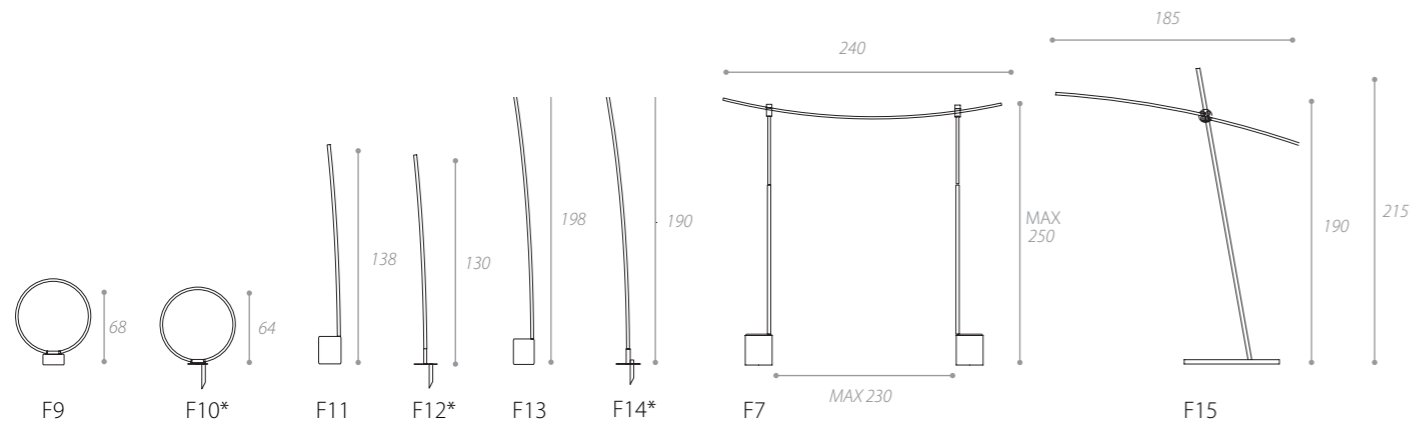

LED 4000K su richiesta

Marangoni design, Milan, Italy  
90 Archetto Shaped

92 Archetto Shaped

Archetto Shaped 93

# ARCHETTO SHAPED OUTDOOR SOLUTIONS

Direzione Luminosa/  
Light's direction

Silicone-graphene  
2,5

1,8

Barra in alluminio  
rigido e strip LED  
incorporate/  
Stiff aluminium bar  
and LED strip  
integrated/

Misure espresse in cm/Measurements in cm

F7 3k white 70W 2470Lm 24V	F7 RGB 48W 24V
F9 3k white 50W 1800Lm 24V	F9 RGB 35W 24V
F10 3k white 50W 1800Lm 24V	F10 RGB 35W 24V
F11 3k white 34W 1185Lm 24V	F11 RGB 23W 24V
F12 3k white 34W 1185Lm 24V	F12 RGB 23W 24V
F13 3k white 50W 1800Lm 24V	F13 RGB 35W 24V
F14 3k white 50W 1800Lm 24V	F14 RGB 35W 24V
F15 3k white 50W 1800Lm 24V	F15 RGB 35W 24V