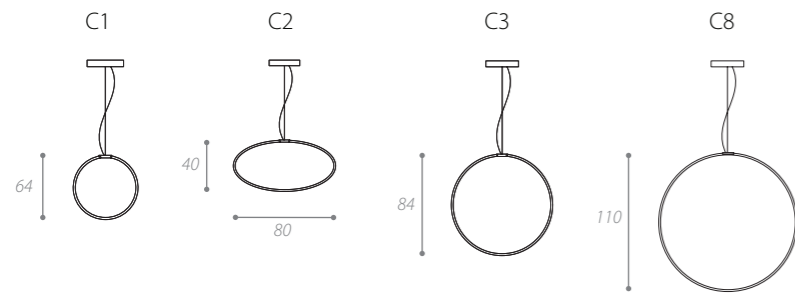

Archetto Shaped is a collection with an articulated proposal of lamps defined by classic geometric shapes: icons that emphasize the minimal rigor and lightness of the project. The 'bright' silicone becomes the protagonist of light sculptures, embellished with metal, stone and concrete structures that intervene, with formal rigor, to generate poetic objects of light, for indoor and outdoor solutions.

# ARCHETTO SHAPED INDOOR SOLUTIONS

Struttura metallo bianco/ White metal structure

Direzione Luminosa/  
Light's direction

Per applicazioni orizzontali/  
For horizontal applications

LED 4000K su richiesta

Misure espresse in cm/Measurements in cm

C1 3k white/Dim. 50W-1800Lm	24v	Driver included/wireless dimmer	C1o 3k white/Dim. 50W-1800Lm	24v	Driver included/wireless dimmer
C1 RGB 35W	24v	Driver + controller included	C1o RGB 35W	24v	Driver + controller included
C2 3k white/Dim. 50W-1800Lm	24v	Driver included/wireless dimmer	C3o 3k white/Dim. 70W-2470Lm	24v	Driver included/wireless dimmer
C2 RGB 35W	24v	Driver + controller included	C3o RGB 48W	24v	Driver + controller included
C3 3k white/Dim. 70W-2470Lm	24v	Driver included/wireless dimmer	C8o 3k white/Dim. 70W-2470Lm	24v	Driver included/wireless dimmer
C3 RGB 48W	24v	Driver + controller included	C8o RGB 66,5W	24v	Driver + controller included
C8 3k white/Dim. 50W-1800Lm	24v	Driver included/wireless dimmer			
C8 RGB 66,5W	24v	Driver + controller included			

# ARCHETTO SHAPED OUTDOOR SOLUTIONS

Direzione Luminosa/  
Light's direction

Silicone-graphene  
2,5

1,8

Barra in alluminio  
rigido e strip LED  
incorporate/  
Stiff aluminium bar  
and LED strip  
integrated/