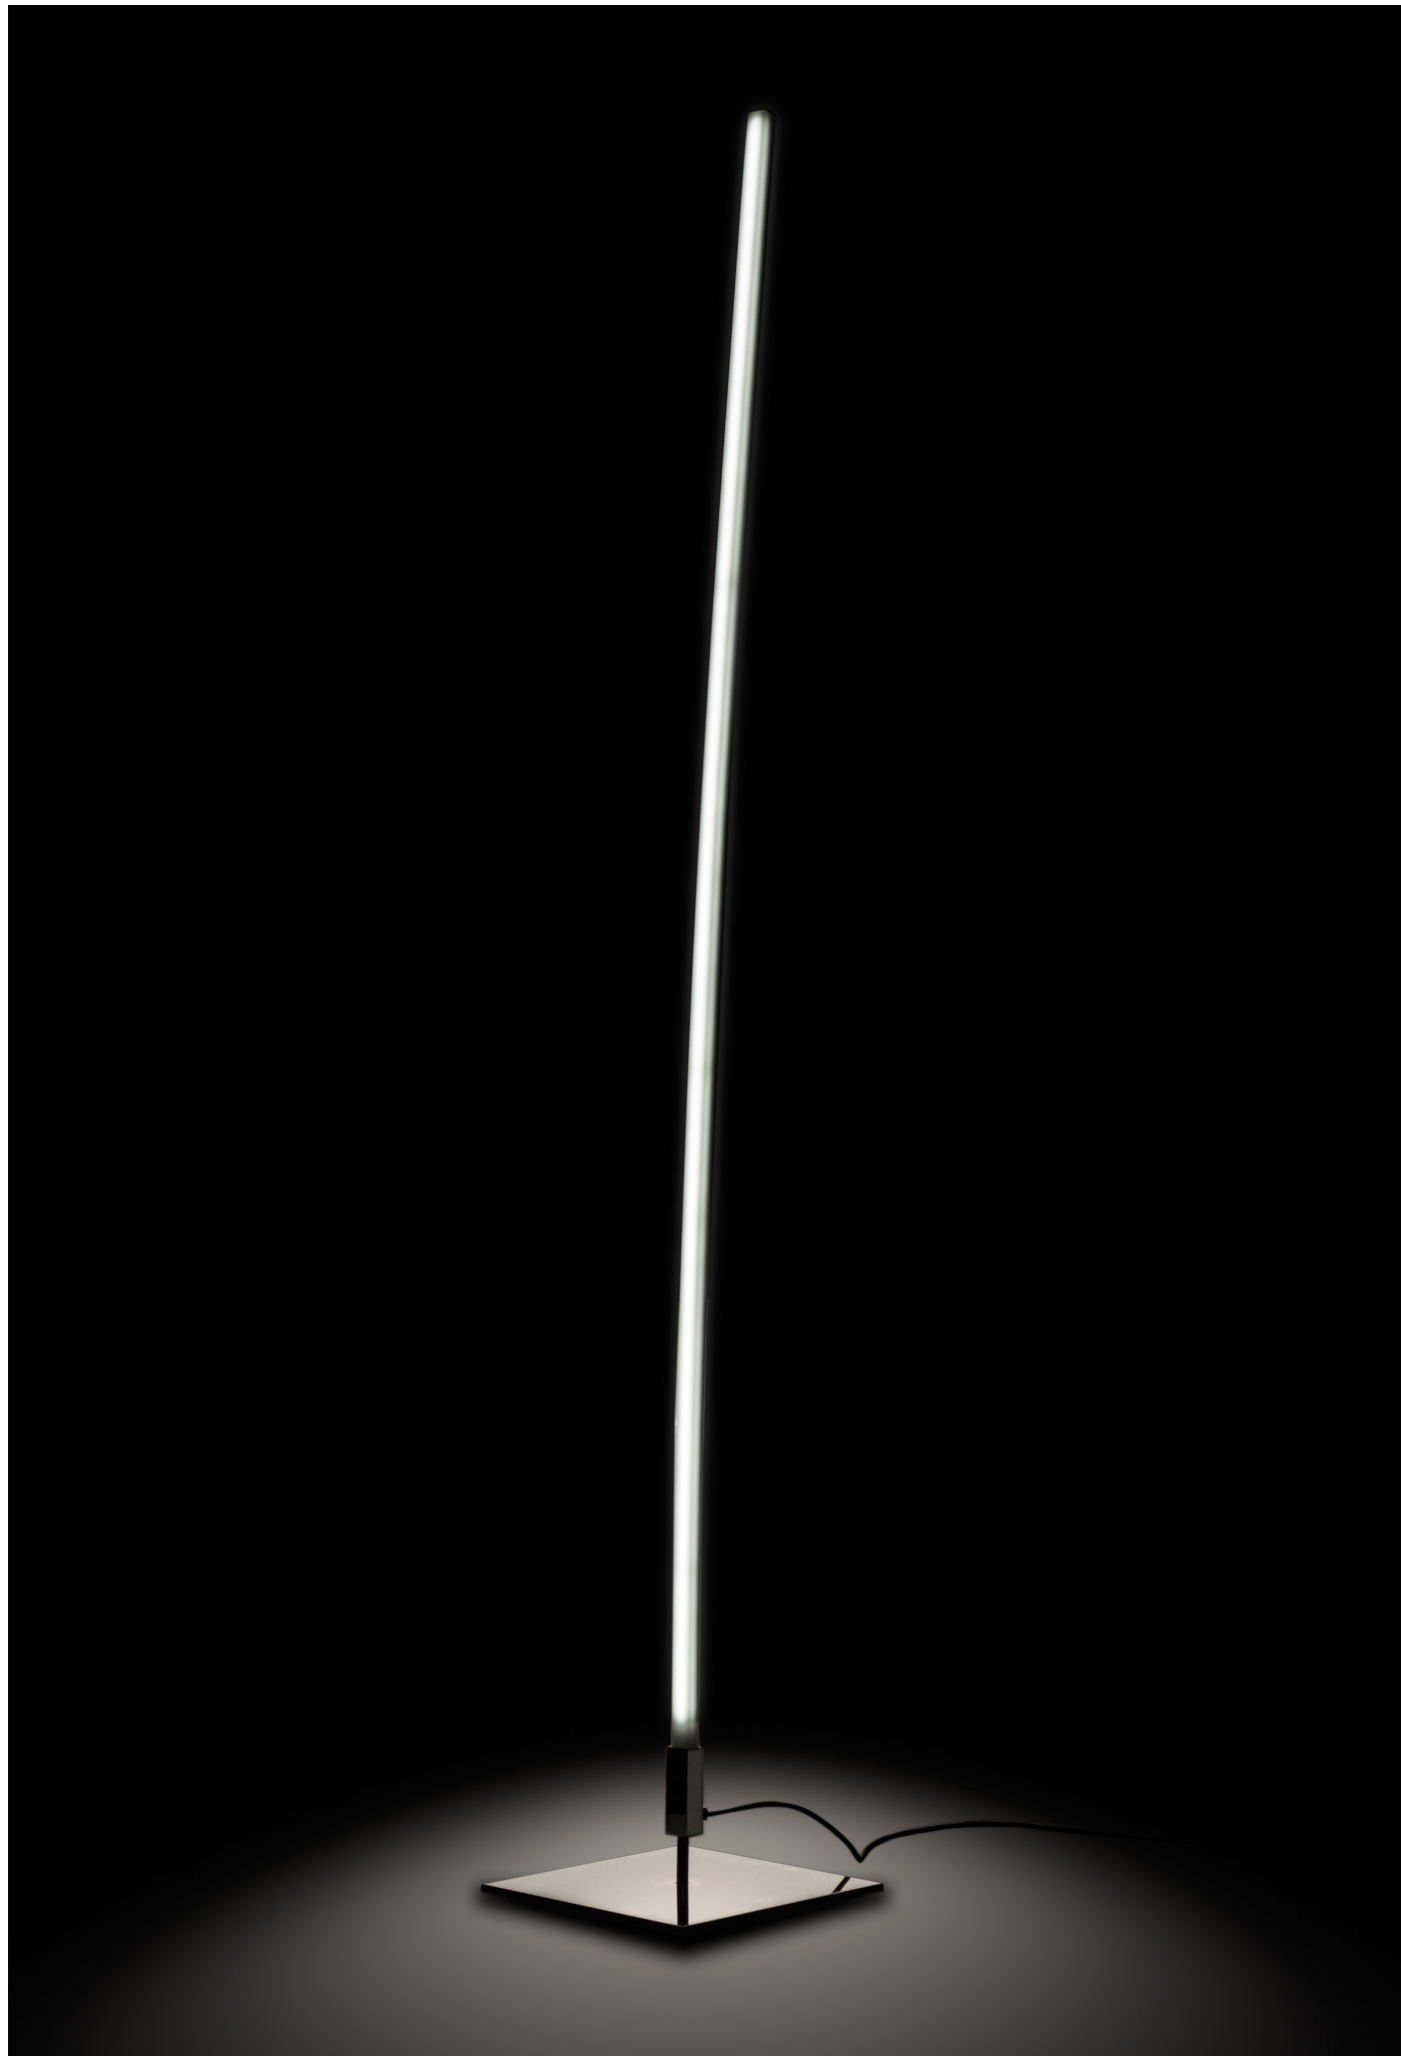

92 Archetto Shaped