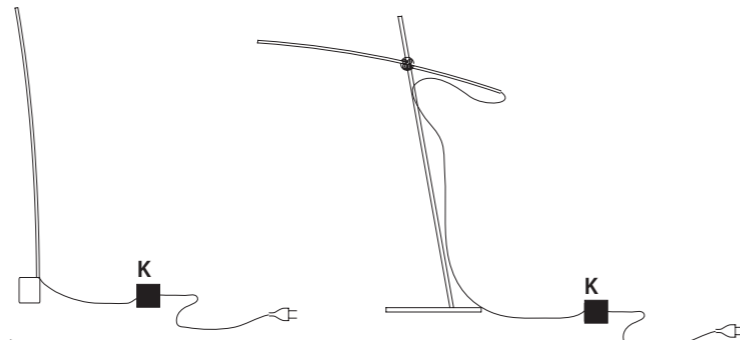

Tutte le soluzioni sono fornite senza alimentatori, fornibili su richiesta/
All the solutions are furnished without driver. They can be furnished at request

Misure espresse in cm/Measurements in cm

F7 3k white 70W 2470Lm 24V	F7 RGB 48W 24V
F9 3k white 50W 1800Lm 24V	F9 RGB 35W 24V
F10 3k white 50W 1800Lm 24V	F10 RGB 35W 24V
F11 3k white 34W 1185Lm 24V	F11 RGB 23W 24V
F12 3k white 34W 1185Lm 24V	F12 RGB 23W 24V
F13 3k white 50W 1800Lm 24V	F13 RGB 35W 24V
F14 3k white 50W 1800Lm 24V	F14 RGB 35W 24V
F15 3k white 50W 1800Lm 24V	F15 RGB 35W 24V

F15
Base in pietra lavica
Lava stone

LED 4000K su richiesta