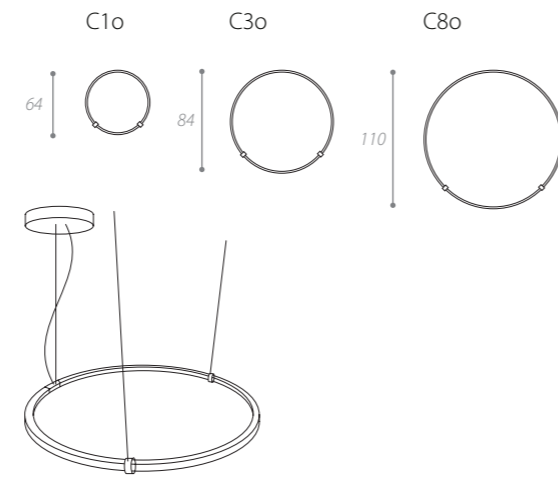

# ARCHETTO SHAPED INDOOR SOLUTIONS

Struttura metallo bianco/ White metal structure

Direzione Luminosa/  
Light's direction

Per applicazioni orizzontali/  
For horizontal applications

LED 4000K su richiesta

Misure espresse in cm/Measurements in cm

C1 3k white/Dim. 50W-1800Lm	24v	Driver included/wireless dimmer	C1o 3k white/Dim. 50W-1800Lm	24v	Driver included/wireless dimmer
C1 RGB 35W	24v	Driver + controller included	C1o RGB 35W	24v	Driver + controller included
C2 3k white/Dim. 50W-1800Lm	24v	Driver included/wireless dimmer	C3o 3k white/Dim. 70W-2470Lm	24v	Driver included/wireless dimmer
C2 RGB 35W	24v	Driver + controller included	C3o RGB 48W	24v	Driver + controller included
C3 3k white/Dim. 70W-2470Lm	24v	Driver included/wireless dimmer	C8o 3k white/Dim. 70W-2470Lm	24v	Driver included/wireless dimmer
C3 RGB 48W	24v	Driver + controller included	C8o RGB 66,5W	24v	Driver + controller included
C8 3k white/Dim. 50W-1800Lm	24v	Driver included/wireless dimmer			
C8 RGB 66,5W	24v	Driver + controller included			