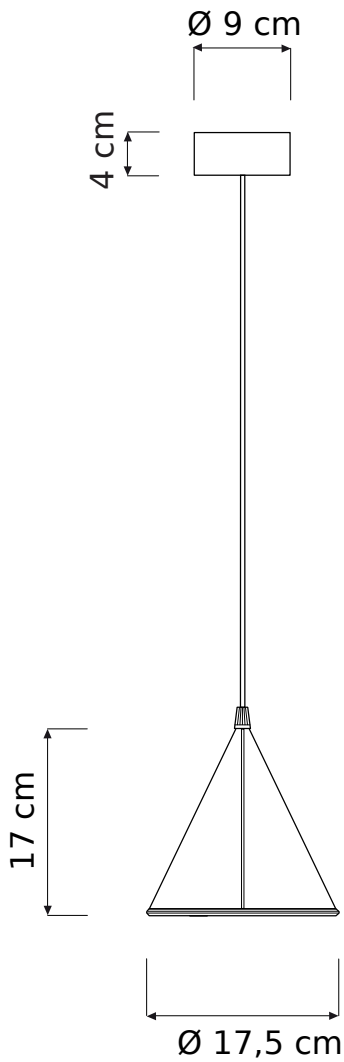

GINEICO

SYDNEY - MELBOURNE - GOLD COAST - PERTH - AUCKLAND
G45, 76-84 WATERWAY DRIVE COOMERA, QLD, 4209, AUSTRALIA

Phone: +61 417 950 455

Email: showroom@gineico.com

WWW.GINEICOLIGHTING.COM.AU

Pop 2 (Ø 17,5 cm x 17 cm) max 8W | E14 (230V) - E12 (120V)
Equivalent W dimmable LED bulbs compatible | rec. LED 6W

Led color temperature recommended:
neutral white 4200 °K / warm white 2700 °K

MATERIALS

Laprene

CANOPY COLOR

-  white
-  grey
-  dark blue
-  neutral

CABLE COLOR

-  transparent
-  gold
-  white
-  white/black
-  red
-  white/red
-  yellow
-  blue
-  orange fluo