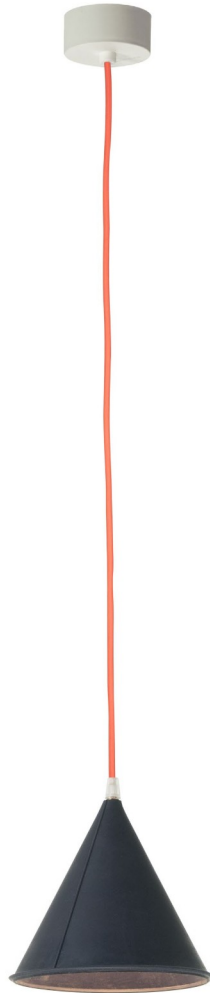

GINEICO

SYDNEY - MELBOURNE - GOLD COAST - PERTH - AUCKLAND
G45, 76-84 WATERWAY DRIVE COOMERA, QLD, 4209, AUSTRALIA

Phone: +61 417 950 455

Email: showroom@gineico.com

WWW.GINEICOLIGHTING.COM.AU

Pop 2 (Ø 17,5 cm x 17 cm) max 8W | E14 (230V) - E12 (120V)
Equivalent W dimmable LED bulbs compatible | rec. LED 6W

Led color temperature recommended:
neutral white 4200 °K / warm white 2700 °K

MATERIALS

Laprene

CANOPY COLOR

-  white
-  grey
-  dark blue
-  neutral

CABLE COLOR

-  transparent
-  gold
-  white
-  white/black
-  red
-  white/red
-  yellow
-  blue
-  orange fluo

INCLUDES 250 CM CORD AND LAPRENE (RUBBER) CEILING CANOPY.
BULBS ARE NOT INCLUDED.