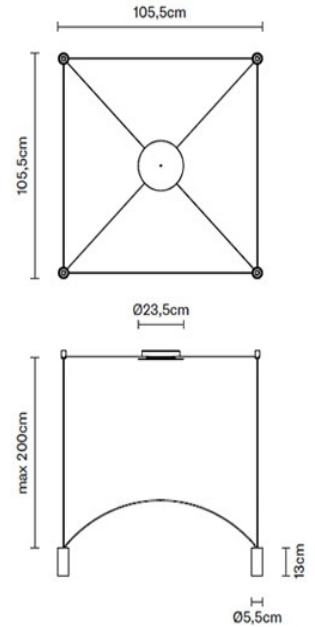

• Fabbian

Dome 4 Pendant Light

Inspired by architectural elements, Dome is a modular suspension lighting system in which the body of each lamp is connected to the others by an arch, creating a series of vaults with endless possibilities. The light source is available in either 2700K or 3000K with a 15° or 45° beam angle.

Available in various modular sizes and configurations, in Black or Gold (price varies).

Materials: Aluminium, Iron

Dimensions: H130mm x W 1055mm x D 1055mm | 2000mm Cable Suspension

Dimmable with DALI, PUSH, 1-10V.