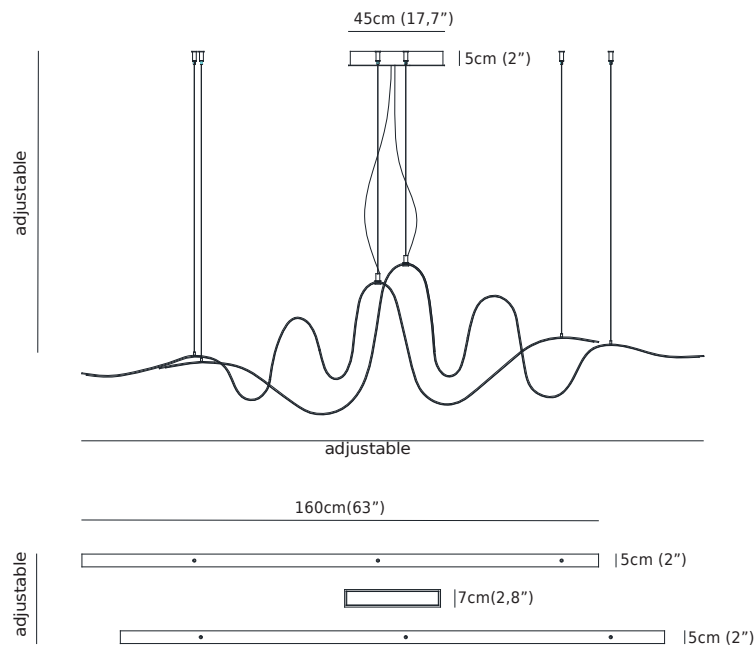

VENICEM

italy

BISSA suspension design Massimo Tonetto

Suspended lamp with diffused light. Delabré brass structure.

BISSA suspension

Function	Suspension	Certifications
Location	Interior	UL/WRED/CE   IP20
Light Emission	Diffused light	Structure
Light Source	Strip led 8W 2700°K 750lm CRI 90+ 24Vdc Tot. = 45W 4238lm	M14 Delabré brass
Energy Efficiency	A+	
Rated Voltage	110 - 120 V / 220 - 240 V	
Frequency	50 - 60 Hz	
Supply	Terminal block	
Ballast	Ballast included	

DALI or TRIAC dimming kit available upon request

Package	Dimensions	Net Weight	Gross Weight	Total vol.
Structure	192,5×64,5×H31,5 cm			0,40mc

Dimensions

SYDNEY - MELBOURNE - GOLD COAST - PERTH - AUCKLAND
 G45, 76-84 WATERWAY DRIVE COOMERA, QLD, 4209, AUSTRALIA
 Phone: +61 417 950 455
 Email: showroom@gineico.com