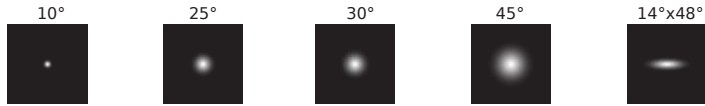

Photometric data

---

apertura del fascio luminoso | *beam angle*