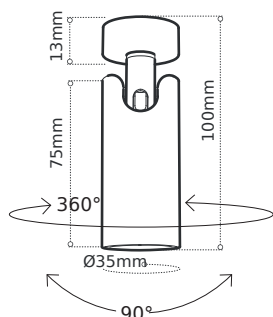

Description

Adjustable indoor headlight suitable for wall or ceiling mounting, with body, rod and base in aluminium, available in three supply currents with remote power supply unit. Specific cooling fans design enables pushing high power/current in an extremely compact product package. Two rotation axes allow wide range in aiming

General specifications

tipo di installazione | *mounting type*
materiali | *materials*
finiture | *finishes*

a parete/soffitto | *wall/ceiling mounting*
alluminio | *aluminum*
bianco opaco RAL 9010, nero opaco RAL 9005, oro, extra mirror, custom | *matte white RAL 9010, matte black RAL 9005, gold, extra mirror, custom*

dimensioni | *overall dimensions*
peso | *weight*
grado di protezione IP | *IP rating*
note sul prodotto | *product notes*

Ø35x100mm
-
IP40
-

Electrical specifications

gruppo di alimentazione | *power supply unit*
alimentazione | *power supply*