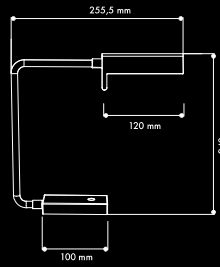

Product Book, 2023

design by Parisato + Formenton Architetti

Penelope Adjustable / Flex

Penelope Adjustable

Penelope Flex

Prodotto Product	Potenza Power	Flusso Luminoso Luminous Flux	Alimentazione Supply	CRI	Angolo Angle	Temperatura Colore Color Temperature
Penelope Flex	2,5W	nd	~52Vdc	≥ 90	50°	3000-4000K
Penelope Adjustable	2,5W	nd	~52Vdc	≥ 90	50°	3000-4000K