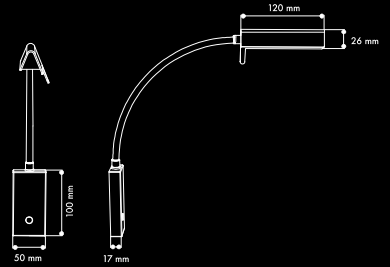

Product Book, 2023

design by Parisato + Formenton Architetti

Penelope Adjustable / Flex

Penelope Adjustable

Penelope Flex

Prodotto Product	Potenza Power	Flusso Luminoso Luminous Flux	Alimentazione Supply	CRI	Angolo Angle	Temperatura Colore Color Temperature
Penelope Flex	2,5W	nd	~52Vdc	≥ 90	50°	3000-4000K
Penelope Adjustable	2,5W	nd	~52Vdc	≥ 90	50°	3000-4000K