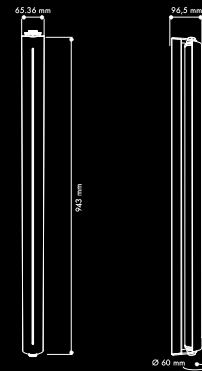

design by Studio 63

Tami Wall