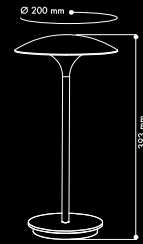

Magritte Table