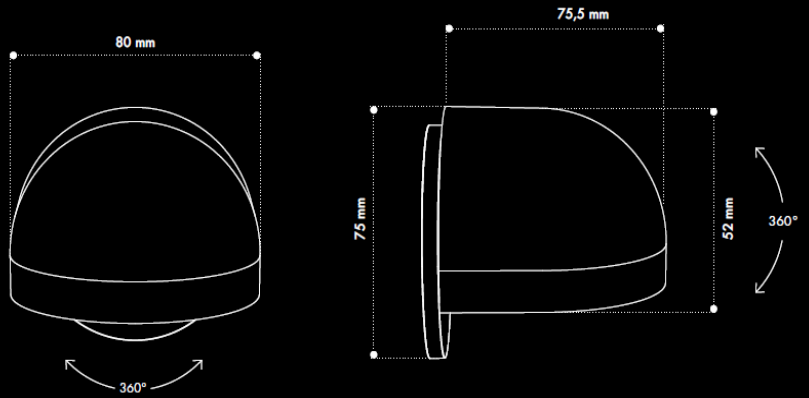

Applique with the soft and round shapes of an adjustable half sphere. The antiglare light source has a power of 6W and very high color rendering index (CRI90). It is presented with color temperature in both 3000K and 4000K versions and bicolor with courtesy light.*

* Grado IP adatto per installazioni in esterno / IP rate suitable for outdoor use

design by Parisotto + Formenton Architetti

Planeta

Prodotto Product	Potenza Power	Flusso Luminoso Luminous Flux	Alimentazione Supply	CRI CRI	Angolo Angle	Temperatura Colore Color Temperature
Planeta	6W	615lm	~52Vdc	≥ 90	30°, 65°	2700-3000-4000K