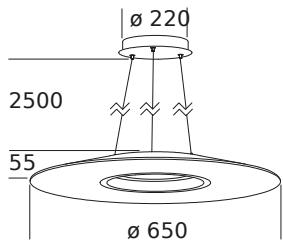

GINEICO

by Arianna e Bruno Teardo

USE

LED

FEATURES

Suspension lamp, can be installed with direct or indirect light emission, with a simple turning during assembly. The direct light solution is ideal for illuminating a confined space with a high light output, while the indirect one is suitable for large spaces where diffuse and relaxing light is required. Molded metal diffuser with laser-cut details. All versions have the inside of the diffuser painted white to improve light reflection. Painted metal top cover to match the color of the structure. Steel support ropes and transparent PVC coated power cord. Screen made of opal polycarbonate, specifically for Led, which combines maximum brightness with the ability to avoid the spot effect of Led. Equipped with Led strips with high color rendering index (CRI90) and high-energy efficiency. Built-in electronic ballast. DM version equipped with dimmable power supply with DALI/PUSH interface. All electronic ballasts are equipped with thermal and short-circuit protection against overvoltage and overloading.

SYDNEY - MELBOURNE - GOLD COAST - PERTH - AUCKLAND
 G45, 76-84 WATERWAY DRIVE COOMERA, QLD, 4209, AUSTRALIA
 Phone: +61 417 950 455

Email: showroom@gineico.com
WWW.GINEICOLIGHTING.COM.AU

GIRAVOLTA 650

IP20	TYPE	POWER	FLUX*
	LED	22W	3060lm
INDIRECT LIGHT	LED DM	22W	3060lm
			
DIRECT LIGHT			

	CODE	
	CCT 3000°K CRI>90	CCT 4000°K CRI>90
	L064 <input type="checkbox"/> .W	L064 <input type="checkbox"/> .N
	L064 <input type="checkbox"/> .WD	L064 <input type="checkbox"/> .ND

GIRAVOLTA 650S

IP20	TYPE	POWER	FLUX*
	LED	43W	6120lm
INDIRECT LIGHT	LED DM	43W	6120lm
			
DIRECT LIGHT			