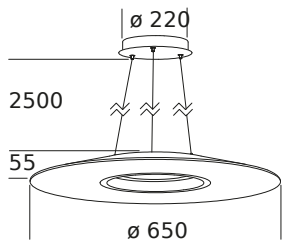

SYDNEY - MELBOURNE - GOLD COAST - PERTH - AUCKLAND
 G45, 76-84 WATERWAY DRIVE COOMERA, QLD, 4209, AUSTRALIA
 Phone: +61 417 950 455

Email: showroom@gineico.com
WWW.GINEICOLIGHTING.COM.AU

GIRAVOLTA 650

IP20	TYPE	POWER	FLUX*
	LED	22W	3060lm
INDIRECT LIGHT	LED DM	22W	3060lm
			
DIRECT LIGHT			

	CODE	
	CCT 3000°K CRI>90	CCT 4000°K CRI>90
	L064 <input type="checkbox"/> .W	L064 <input type="checkbox"/> .N
	L064 <input type="checkbox"/> .WD	L064 <input type="checkbox"/> .ND

GIRAVOLTA 650S

IP20	TYPE	POWER	FLUX*
	LED	43W	6120lm
INDIRECT LIGHT	LED DM	43W	6120lm
			
DIRECT LIGHT			