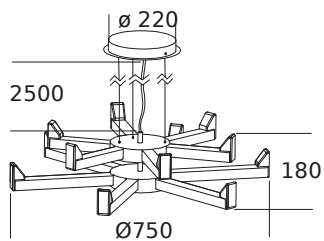

L041 .ND

CHANDELIER 6+6

IP20

TYPE

POWER

FLUX*

LED

75W