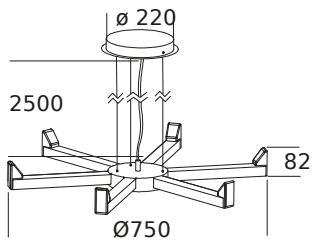

CHANDELIER 6