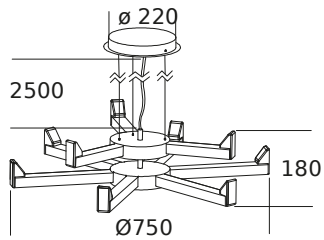

CHANDELIER 6+3

IP20

TYPE

POWER

FLUX*

LED

60W

5990lm