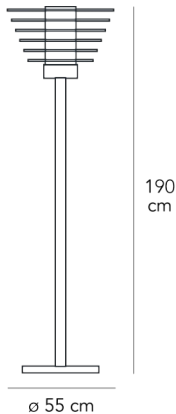

0024 LARGE

Gio Ponti, 1933

A series of horizontal discs in clear tempered glass for a true light installation. Available in floor and suspension versions, also in an XXL size with triple the diameter of the classic lamp, reaching 150 cm. Its jumbo personality brings timeless elegance to even the largest of interiors.

Floor lamp with diffused light dimmable with sliding switch. Chromed metal frame. Discs made of transparent tempered glass. Central diffuser made of sandblasted and heat-resistant glass. Black power cable, dimmer and plug. Schuko plug, adapter and bulb not included.

MADE IN
IT

ALIMENTATION CABLE
Black

DIMMER
Dimmer included

CERTIFICATIONS

COLOR

MATERIAL DESCRIPTION
glass, metal

COLOR DESCRIPTION SKU
transparent

GROUP TENSION
Bulb