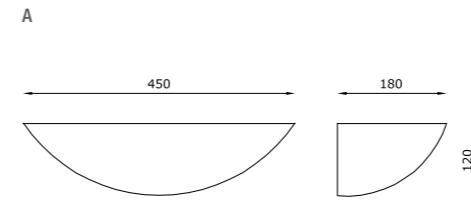

## TECHNICAL FEATURES | ELLISSE 450

Code	7421.AC (fig. A)	7423.23.AC (fig. A)	7424.EB.AC (fig. A)	7428.AC (fig. A)
Type	Wall lamp 	Wall lamp 	Wall lamp 	Wall lamp 
Material	AC: AirCoral®	AC: AirCoral®	AC: AirCoral®	AC: AirCoral®
Absorption capacity*	10.34 m <sup>2</sup>	10.34 m <sup>2</sup>	10.34 m <sup>2</sup>	10.34 m <sup>2</sup>
Mounting	Wall mounting	Wall mounting	Wall mounting	Wall mounting
IP rating	IP20	IP40	IP20	IP40
Insulation class	I	I	I	I
Control gear	-	-	Electronic ballast	Dimmable constant current driver
Lamp type	A 60 	QT-DE12 	TC-TEL 	LED 350 mA 
Lamp wattage	1 x 100W max	1 x 200W max	1 x 26/32W	1 x 6.5W
Luminous efficacy	-	-	-	810 lm - 3000K
Light distribution	-	-	-	Wide beam 120°
Fitting	E27	R7s	Gx24q-3	-
Light colour	-	-	-	White 3000K White 2700K   4000K (on request)
Voltage connection	220-240V · 50/60Hz	220-240V · 50/60Hz	220-240V · 50/60Hz	220-240V · 50/60Hz
CRI	-	-	-	>90
Emergency	-	-	-	-
Energy efficiency class	A+	A	A	A+
Note	-	-	-	Satin glass included. Trailing-edge and leading-edge dimming (20 - 100%).