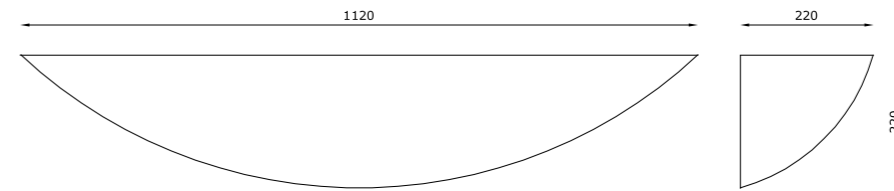

TECHNICAL FEATURES | ELLISSE 810

Code	7411.AC (fig. B)	7413.AC (fig. B)	7415.5.EB.AC (fig. B)	7445.AC (fig. B)	7448.AC (fig. B)
Type	Wall lamp 	Wall lamp 	Wall lamp 	Wall lamp 	Wall lamp
Material	AC: AirCoral®	AC: AirCoral®	AC: AirCoral®	AC: AirCoral®	AC: AirCoral®
Absorption capacity*	22.26 m²	22.26 m²	22.26 m²	22.26 m²	22.26 m²
Mounting	Wall mounting	Wall mounting	Wall mounting	Wall mounting	Wall mounting
IP rating	IP20	IP20	IP20	IP20	IP20
Insulation class	I	I	I	I	I
Control gear	-	-	Electronic ballast	Electronic ballast	Dimmable constant current driver
Lamp type	A 60 	QT-DE12 	TC-F 	TC-F 	LED 350 mA
Lamp wattage	100W max	200W max	2 x 36W	36W	1 x 12.5W
Luminous efficacy	-	-	-	-	1 x 1620 lm - 3000K
Light distribution	-	-	-	-	Wide beam 120°
Fitting	E27	R7s	2G10	2G10	-
Light colour	-	-	-	-	White 3000K White 2700K | 4000K (on request)
Voltage connection	220-240V · 50/60Hz	220-240V · 50/60Hz	220-240V · 50/60Hz	220-240V · 50/60Hz	220-240V · 50/60Hz
CRI	-	-	-	-	>80
Emergency	-	-	-	1 hour	-
Energy efficiency class	A+	A+	A	A	A+
Note	-	-	-	-	Trailing-edge and leading-edge dimming (20 - 100%).

C