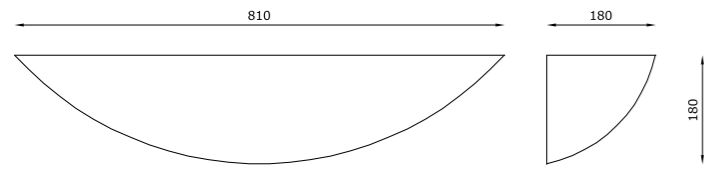

B

TECHNICAL FEATURES | ELLISSE 810

Code	7411.AC (fig. B)	7413.AC (fig. B)	7415.5.EB.AC (fig. B)	7445.AC (fig. B)	7448.AC (fig. B)
Type	Wall lamp 	Wall lamp 	Wall lamp 	Wall lamp 	Wall lamp
Material	AC: AirCoral®	AC: AirCoral®	AC: AirCoral®	AC: AirCoral®	AC: AirCoral®
Absorption capacity*	22.26 m²	22.26 m²	22.26 m²	22.26 m²	22.26 m²
Mounting	Wall mounting	Wall mounting	Wall mounting	Wall mounting	Wall mounting
IP rating	IP20	IP20	IP20	IP20	IP20
Insulation class	I	I	I	I	I
Control gear	-	-	Electronic ballast	Electronic ballast	Dimmable constant current driver
Lamp type	A 60 	QT-DE12 	TC-F 	TC-F 	LED 350 mA
Lamp wattage	100W max	200W max	2 x 36W	36W	1 x 12.5W
Luminous efficacy	-	-	-	-	1 x 1620 lm - 3000K
Light distribution	-	-	-	-	Wide beam 120°
Fitting	E27	R7s	2G10	2G10	-
Light colour	-	-	-	-	White 3000K White 2700K | 4000K (on request)
Voltage connection	220-240V · 50/60Hz	220-240V · 50/60Hz	220-240V · 50/60Hz	220-240V · 50/60Hz	220-240V · 50/60Hz
CRI	-	-	-	-	>80
Emergency	-	-	-	1 hour	-
Energy efficiency class	A+	A+	A	A	A+
Note	-	-	-	-	Trailing-edge and leading-edge dimming (20 - 100%).

C

TECHNICAL FEATURES | ELLISSE 1120