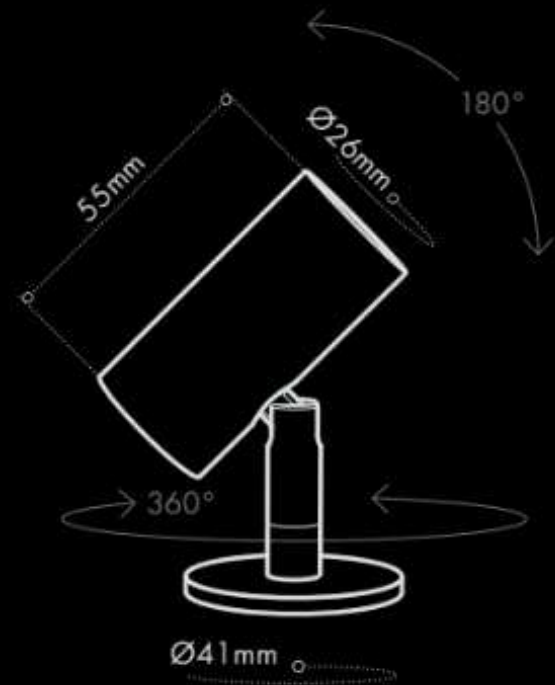

Prodotto Product	Watt Watt	Lumen Lumen	Alimentazione Supply	CRI CRI	Angolo Angle	Temperatura Colore Color Temperature
Rocchetto Mini P IP	4W	463lm	350mA	≥90	10°, 25°, 30°, 45°, 14°x48°	2700-3000-4000K
	6W	627lm	500mA	≥90	10°, 25°, 30°, 45°, 14°x48°	2700-3000-4000K

Nido d'ape / Honeycomb

Connettore a crimpare IP67 / Crimp connector IP67

Connettore con gel IP68 2 vie / Gel connector IP68

Connettore lineare IP68 anticondensa / Anti-condensation linear connector IP68

Scatola giunzione 140x95x35 mm IP66, con connettori rapidi / IP66 Junction box 140x95x35 mm, with quick connectors

Finiluxa
Finishes

10° 25° 30° 45° 14°x48°

G45, 76-84 WATERWAY DRIVE COOMERA, QLD, 4209, AUSTRALIA

Phone: +61 417 950 455

Email: showroom@gineico.com

WWW.GINEICOLIGHTING.COM.AU