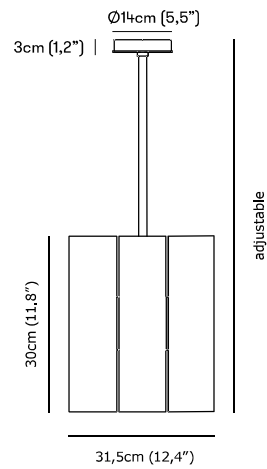

## UNIQUE SUSPENSION

 100-270V
 

 50/60Hz

 4x6W E14 LED 470lm 2700°K

Code	Finish Setting	Finish Diffuser
022S1M11W.CE	Light burnished brass	White glass
022S1M11S.CE		Satin Glass
022S1M11AL.CE		Amber alabaster glass
022S1M12W.CE	Dark burnished brass	White glass
022S1M12S.CE		Satin Glass
022S1M12AL.CE		Amber alabaster glass