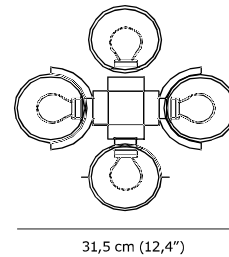

## UNIQUE SUSPENSION

 100-270V
 

 50/60Hz

 4x6W E14 LED 470lm 2700°K

Code	Finish Setting	Finish Diffuser
022S1M11W.CE	Light burnished brass	White glass
022S1M11S.CE		Satin Glass
022S1M11AL.CE		Amber alabaster glass
022S1M12W.CE	Dark burnished brass	White glass
022S1M12S.CE		Satin Glass
022S1M12AL.CE		Amber alabaster glass