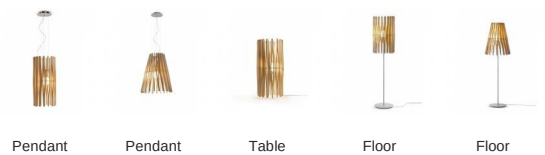

STICK

F23D0169

Matali Crasset

Dimensions

Description

For this wall lamp the light is discreetly diffused from a frame decorated with laths of Ayous wood, sustained by a structure in painted metal.

Voltage

220-240V

■ Light wood colour

Available structure colours

■ Anodized

Included accessories

Bulb

In the same family

Weight Lamp

Net: 0.68 kg