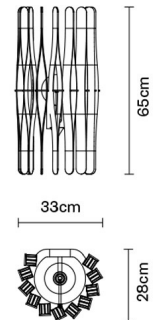

STICK

F23D0169

Matali Crasset

Dimensions

Description

For this wall lamp the light is discreetly diffused from a frame decorated with laths of Ayous wood, sustained by a structure in painted metal.

Voltage

220-240V

Socket

1xE27

Material

Wood - Metal

Light source and alternative bulbs

cod. **A10231C01**

E27 1x22W - LED
Max Watt. 24W

Available diffuser colours

■ Light wood colour

Available structure colours

■ Anodized

Included accessories

Bulb

In the same family

Weight Lamp

Net: 0.68 kg

Packaging

Gross weight: 0.68 kg
Volume: 0.089 m³
Number of boxes: 1

Specs

EAC IP20