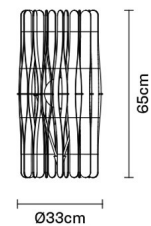

STICK

**F23B0169**

Matali Crasset

**Dimensions**

**Description**

For this table lamp the light is discreetly diffused from a frame decorated with laths of Ayous wood.

**Voltage**

220-240V

**Socket**

1xE27

**Material**

Wood - Metal

**Light source and alternative bulbs**

cod. **A10231C01**

E27 1x22W - LED  
Max Watt. 24W

**Available diffuser colours**

Light wood colour

**Available structure colours**

Anodized

**Included accessories**

Bulb

**In the same family**

**Weight Lamp**

Net: 1.01 kg

**Packaging**

Gross weight: 1.01 kg  
Volume: 0.089 m<sup>3</sup>  
Number of boxes: 1

**Specs**

IP20