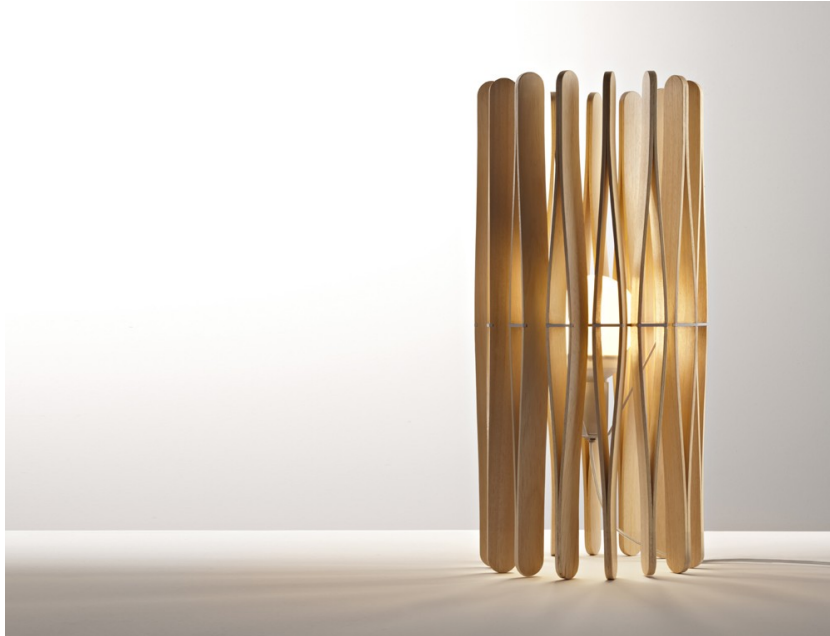

STICK

**F23B0169**

Matali Crasset

**Dimensions**

**Description**

For this table lamp the light is discreetly diffused from a frame decorated with laths of Ayous wood.

**Voltage**

220-240V

**Socket**

1xE27

**Material**

Wood - Metal

**Light source and alternative bulbs**

cod. **A10231C01**

E27 1x22W - LED  
Max Watt. 24W

**Available diffuser colours**

Light wood colour

**Available structure colours**

Anodized

**Included accessories**

Bulb

**In the same family**

**Weight Lamp**

Net: 1.01 kg