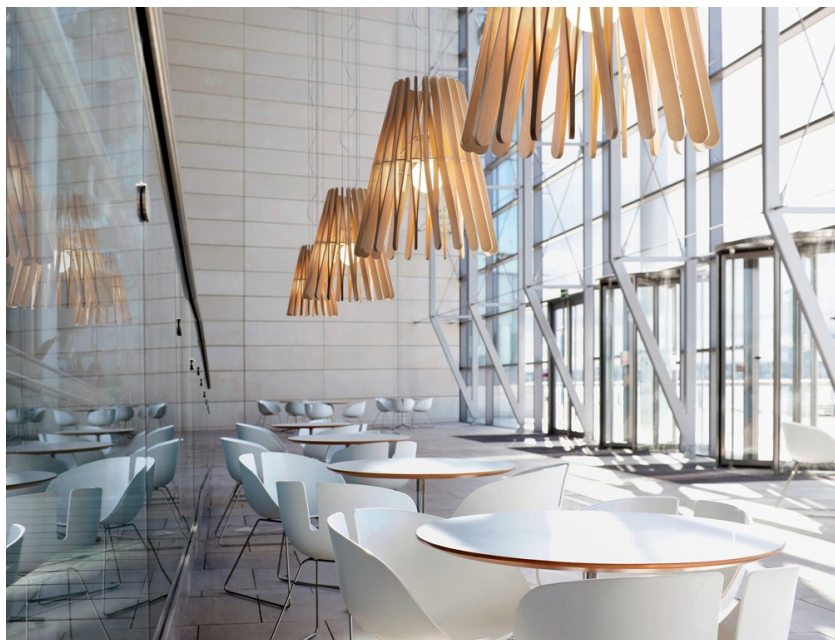

STICK

F23A0369

Matali Crasset

Description

Pendant lamp whose light is discreetly diffused from a frame decorated with laths of Ayous wood. Structure and stem in powderpainted metal, or structure in powder-painted metal with stem in Toulipier wood.