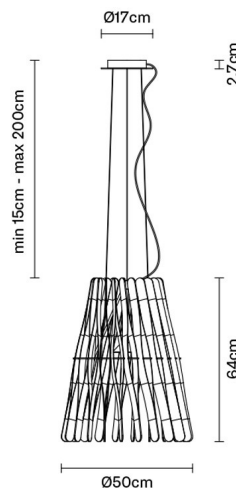

STICK

F23A0369

Matali Crasset

Description

Pendant lamp whose light is discreetly diffused from a frame decorated with laths of Ayous wood. Structure and stem in powderpainted metal, or structure in powder-painted metal with stem in Toulipier wood.

Bulb

Weight Lamp

Net: 2.15 kg

Packaging

Gross weight: 2.26 kg
Volume: 0.181 m³
Number of boxes: 2

Specs

ERC IP20

Dimensions