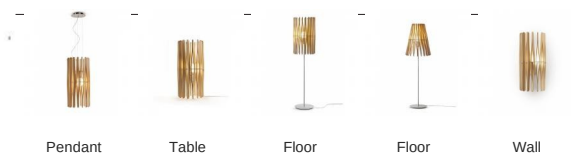

STICK

F23A0369

Matali Crasset

Description

Pendant lamp whose light is discreetly diffused from a frame decorated with laths of Ayous wood. Structure and stem in powderpainted metal, or structure in powder-painted metal with stem in Toulipier wood.

Material

Wood - Metal

Available diffuser colours

Light wood colour

Available structure colours

Anodized

In the same family

Pendant