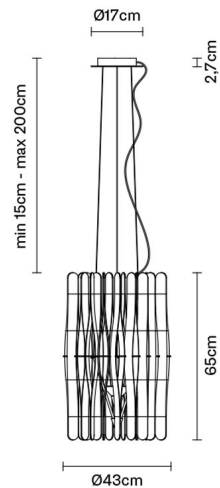

STICK

**F23A0169**

Matali Crasset

**Description**

Pendant lamp whose light is discreetly diffused from a frame decorated with laths of Ayous wood. Structure and stem in powderpainted metal, or structure in powder-painted metal with stem in Toulipier wood.

Floor

Floor

Wall

**Weight Lamp**  
Net: 2.04 kg

**Packaging**  
Gross weight: 2.15 kg  
Volume: 0.095 m<sup>3</sup>  
Number of boxes: 2

**Specs**

**EAC** IP20

STICK

**F23A0269**

*Matali Crasset*

**Description**

Pendant lamp whose light is discreetly diffused from a frame decorated with laths of Ayous wood. Structure and stem in powderpainted metal, or structure in powder-painted metal with stem in Toulipier wood.

**Packaging**  
Gross weight: 2.44 kg  
Volume: 0.139 m<sup>3</sup>  
Number of boxes: 2

**Specs**

**EAC** IP20

**Dimensions**

**Material**  
Wood - Metal

**Available diffuser colours**

Light wood colour

**Available structure colours**