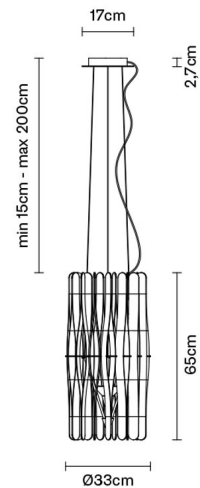

STICK

**F23A0169**

Matali Crasset

**Description**

Pendant lamp whose light is discreetly diffused from a frame decorated with laths of Ayous wood. Structure and stem in powderpainted metal, or structure in powder-painted metal with stem in Toulipier wood.

**Dimensions**

**Voltage**  
220-240V

**Socket**  
1xE27

**Material**  
Wood - Metal

**Light source and alternative bulbs**

cod. **A10231C01**

E27 1x22W - LED  
Max Watt. 24W

**Available diffuser colours**

Floor

Floor

Wall

**Weight Lamp**  
Net: 2.04 kg

**Packaging**  
Gross weight: 2.15 kg  
Volume: 0.095 m<sup>3</sup>  
Number of boxes: 2

**Specs**

**EAC** IP20

STICK

**Packaging**  
Gross weight: 2.44 kg  
Volume: 0.139 m<sup>3</sup>  
Number of boxes: 2

**Specs**

**EAC** IP20

**Dimensions**

**Material**  
Wood - Metal

**Available diffuser colours**

Light wood colour

**Available structure colours**