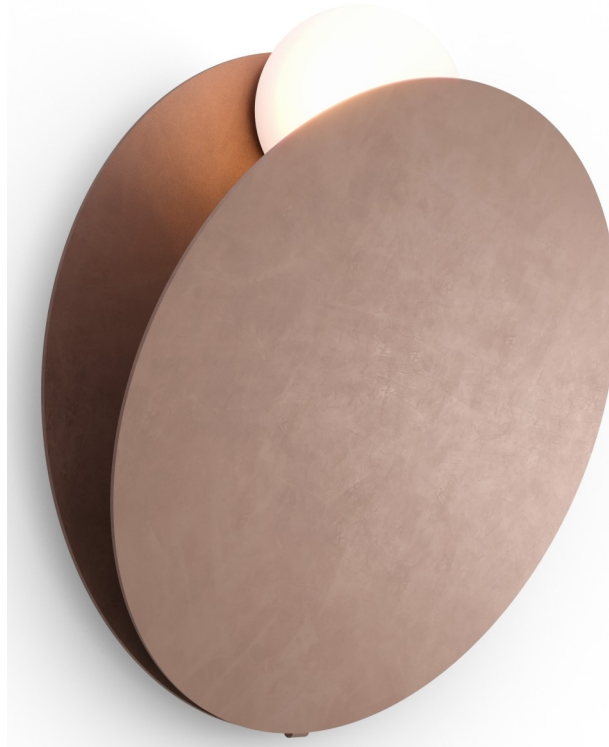

# GINEICO

CE 220/240V  
50/60Hz

IP40

Replaceable (LED only) light source by a professional

Replaceable control gear by a professional

AKOYA

G45, 76-84 WATERWAY DRIVE COOMERA, QUEENSLAND, 4209, AUSTRALIA

PHONE: (+61) 7 5556 0244