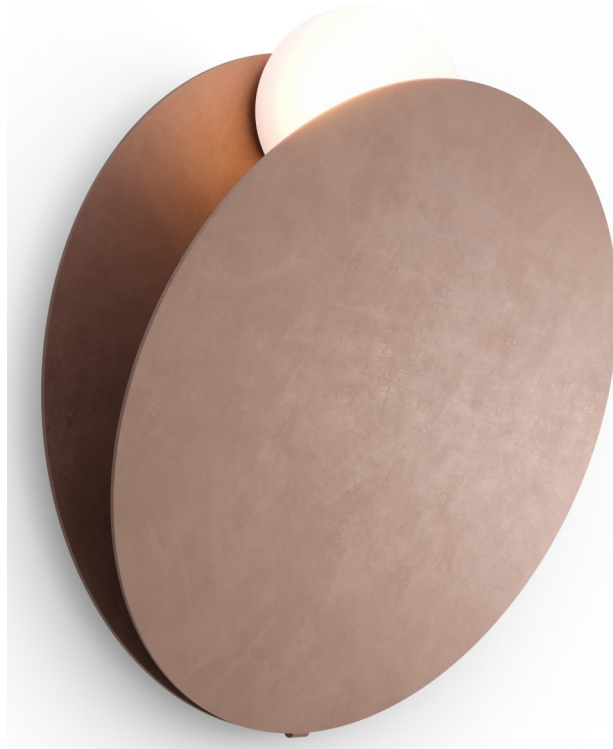

GINEICO

CE 220/240V
50/60Hz

IP40

Replaceable (LED only) light source by a professional

Replaceable control gear by a professional

AKOYA

G45, 76-84 WATERWAY DRIVE COOMERA, QUEENSLAND, 4209, AUSTRALIA

PHONE: (+61) 7 5556 0244

Email: showroom@gineico.com

WWW.GINEICOLIGHTING.COM.AU