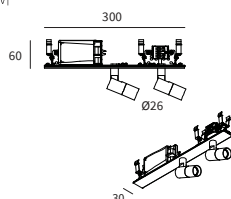

FARETÈN SISTEMA FOCUS 22S

PER/FOR MINIFILE SYSTEM