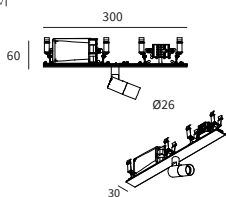

FARETÈN MODULES FOR MINIFILE SYSTEM

FARETÈN SISTEMA FOCUS 21S

PER/FOR MINIFILE SYSTEM