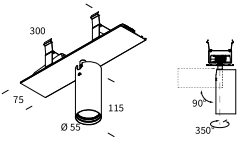

FARETÈN SISTEMA FOCUS 55S

PER/FOR FILE2 SYSTEM