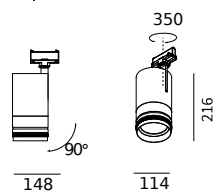

IRIDE TRACK 114L

Binario da ordinare separatamente | Track system to be ordered separately p. 480

LED W	Ø	lm product/beam 3000K			CODE	Col.	
		12°	24°	36°			
26	114	2118	2531	2108	IR16.9	/01 /02 /21 /25 /28	
34	114	2476	2942	2596			IR17.9

● Kelvin
● Beam
● Dimmable (optional)

27 2700K
30 3000K
40 4000K

● S 12°
● F 24°
● W 36°

● D Dali

Adattatore compatibile con binari One Track (A.A.G. Stucchi) o Global Track pulse (Nordic Aluminium) | Track adaptor compatible with One track (A.A.G.Stucchi) or Global Track pulse (Nordic Alluminium)