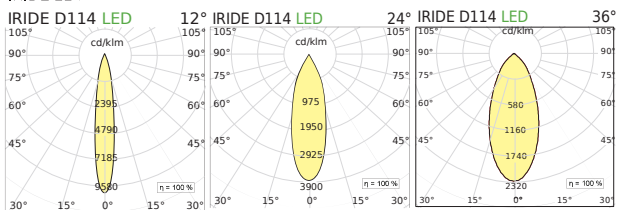

IRIDE 114

SYDNEY - MELBOURNE - GOLD COAST - PERTH - AUCKLAND
G45, 76-84 WATERWAY DRIVE COOMERA, QLD, 4209, AUSTRALIA

Phone: +61 417 950 455

Email: showroom@gineico.com

WWW.GINEICOLIGHTING.COM.AU