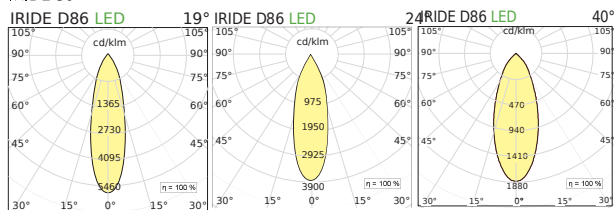

IRIDE TRACK 114L

Binario da ordinare separatamente | Track system to be ordered separately p. 480

LED W	Ø	lm product/beam 3000K			CODE	Col.	
		12°	24°	36°			
26	114	2118	2531	2108	IR16.9	/01 /02 /21 /25 /28	
34	114	2476	2942	2596			IR17.9

● Kelvin
● Beam
● Dimmable (optional)

27 2700K
30 3000K
40 4000K

● S 12°
● F 24°
● W 36°

● D Dali

Adattatore compatibile con binari One Track (A.A.G. Stucchi) o Global Track pulse (Nordic Aluminium) | Track adaptor compatible with One track (A.A.G.Stucchi) or Global Track pulse (Nordic Alluminium)

IRIDE 86

IRIDE 114

SYDNEY - MELBOURNE - GOLD COAST - PERTH - AUCKLAND
G45, 76-84 WATERWAY DRIVE COOMERA, QLD, 4209, AUSTRALIA

Phone: +61 417 950 455

Email: showroom@gineico.com

WWW.GINEICOLIGHTING.COM.AU