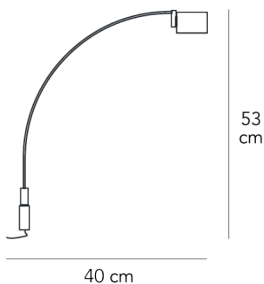

Wall lamp with directional light and double light intensity not dimmable. Frame made of chromed metal with adjustable body. Pivoting diffuser fins made of anodized aluminium. Protection screen of the bulb made of sandblasted glass. Electrical connection between base and body through jack. Black power cable, switch and plug. European two-pole plug power supply. Bulb not included.