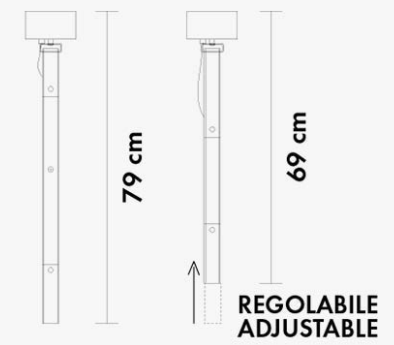

Comprensiva di /Including:
- rosone/canopy - pelle/leather

Non incluso/Not Including:
- bracciale/bracelet - anelli/rings

ROSONE/CANOPY

max power 100W

Art./Code	Note	Dimensions cm
LEATHER "1" 059.057.60	pelle/leather	H 184 max