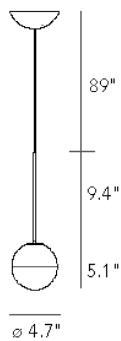

Suspension lamp with diffused and dimmable light. Frame made of chromed metal with double interchangeable stem. Diffuser made of opalyne blown glass with satin-finish. Transparent power cable. Painted polycarbonate ceiling rose. Bulb not included.