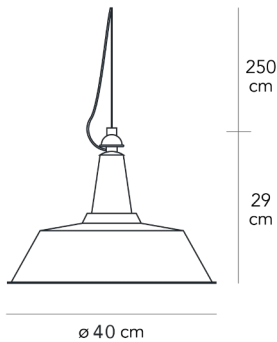

Suspension lamp with direct and dimmable light. Diffuser and hook made of painted metal. Steel suspension cable. Transparent power cable. Ceiling rose made of painted thermoplastic material. Bulb not included.