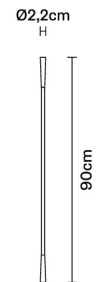

GIUNCO

F14C1101

Marc Sadler

Description

Single outdoor stand that is made of white plastic material reinforced with fibreglass. Stainless steel tool for anchoring to the ground.

Dimensions

Voltage

24Vdc

Light source and alternative bulbs

LED 1x3.5W-
3000K
Cri 85+

Included accessories

LED

Not included accessories

Driver

Weight Lamp

Net: 0.5 kg

Packaging

Gross weight: 1.01 kg
Volume: 0.004 m³
Number of boxes: 1

Specs

IP65

Material

Polypropylene - Metal

Available diffuser colours

White