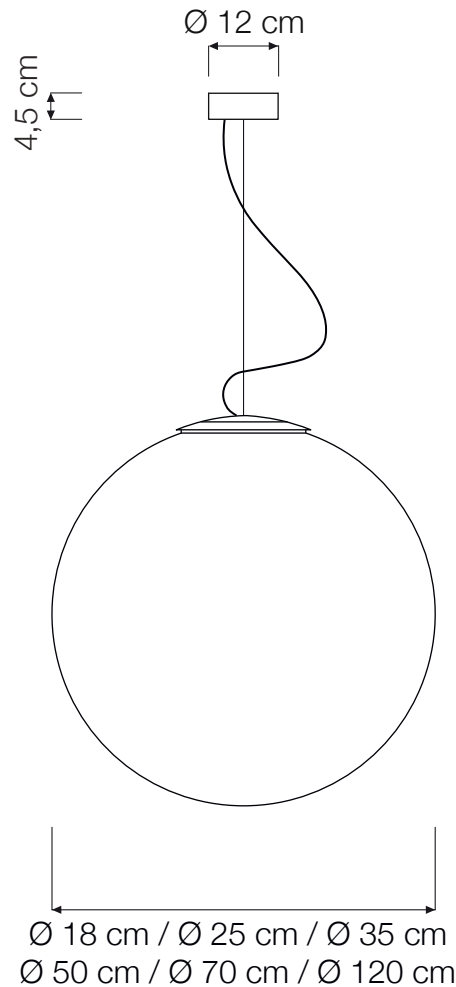

# LUNA 1/2/3/4/18/25

PENDANT Ø 35/50/70/120/18/25

**Luna 1** (Ø 35 cm) max 50W | E27 (230V) - E26 (120V)  
Equivalent W dimmable LED bulbs compatible | rec. LED 13W

**Luna 2** (Ø 50 cm) max 70W | E27 (230V) - E26 (120V)  
Equivalent W dimmable LED bulbs compatible | rec. LED 13W

**Luna 3** (Ø 70 cm) max 100W | E27 (230V) - E26 (120V)  
Equivalent W dimmable LED bulbs compatible | rec. LED 20W

**Luna 4** (Ø 120 cm) max 100W | E27 (230V) - E26 (120V)  
Equivalent W dimmable LED bulbs compatible | rec. LED 30W

**Luna 18** (Ø 18 cm) max 8W | E14 (230V) - E12 (120V)  
Equivalent W dimmable LED bulbs compatible | rec. LED 6W

**Luna 25** (Ø 25 cm) max 40W | E14 (230V) - E12 (120V)  
Equivalent W dimmable LED bulbs compatible | rec. LED 8W