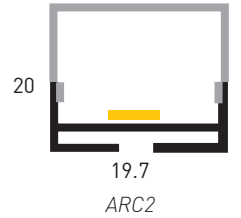

## SIDE LIGHT

*LERPL43D Opal/Clear*

LED square aluminium profile, pmma opal or clear matte diffuser. Up or down lighting.

30W p/m. Supplied with back rail and end caps

Ceiling lighting

**Mounting:** Surface

LED slim aluminium profile, pmma opal matte diffuser.  
9.6W p/m. Supplied with end caps  
Wall or ceiling lighting  
**Mounting:** Recessed or Surface

LED ceiling profile, pmma opal matte, clear or frosted diffuser  
14.4W p/m. Supplied with mounting clips and end caps  
General lighting  
**Mounting:** Suspended or Surface