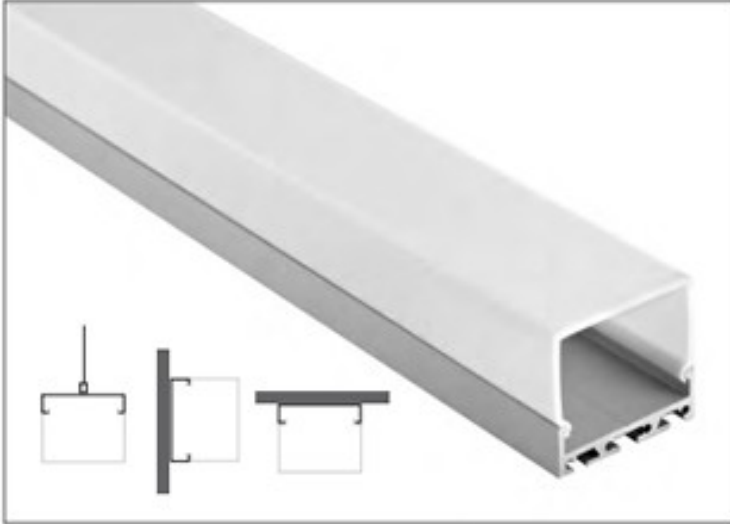

MIRROR LIGHT

LEDMRL

LED square aluminium profile, pmma opal or clear matte diffuser.
20W p/m. Supplied with end caps
Diffused lighting ideal for mirror illumination.
Mounting:
Surface