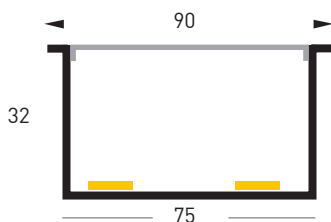

UP LIGHT

LERPL43S Opal/Clear

LED square aluminium profile, pmma opal or clear matte diffuser. 30W p/m. Supplied with side rail and end caps

Wall or ceiling lighting

Mounting: Surface