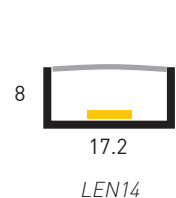

LED slim aluminium profile, pmma opal matte diffuser.  
9.6W p/m. Supplied with end caps  
Wall or ceiling lighting  
**Mounting:** Recessed or Surface

LED ceiling profile, pmma opal matte, clear or frosted diffuser  
14.4W p/m. Supplied with mounting clips and end caps  
General lighting  
**Mounting:** Suspended or Surface

**LEN1**  
LEN14, LEN22

**LEL16**  
LEL16

**LUX**  
LUX Opal/Clear

LED slim aluminium profile, pmma opal or clear matte diffuser.  
14.4W p/m  
Supplied with mounting clips and end caps  
Stairs, kitchens, cabinet lighting  
**Mounting:** Recessed or Surface

LED slim aluminium profile, pmma opal or clear matte diffuser.  
14.4W p/m  
Supplied with mounting clips and end caps  
Stairs, kitchens, cabinet lighting  
**Mounting:** Recessed or Surface

LED ceiling profile, pmma opal or clear diffuser. Insert with or without wings  
14.4W p/m. Supplied with end caps  
Stairs, kitchens, cabinet lighting  
**Mounting:** Recessed or Surface (gluefix)  
Extra long standard length of 3000mm