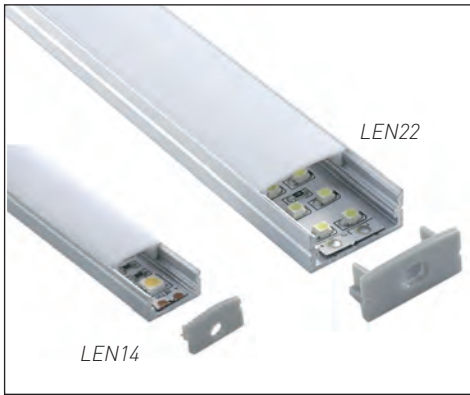

## UP LIGHT

*LERPL43S Opal/Clear*

LED square aluminium profile, pmma opal or clear matte diffuser. 30W p/m. Supplied with side rail and end caps

Wall or ceiling lighting

**Mounting:** Surface

## SIDE LIGHT

*LERPL43D Opal/Clear*

LED square aluminium profile, pmma opal or clear matte diffuser. Up or down lighting.

30W p/m. Supplied with back rail and end caps

Ceiling lighting

**Mounting:** Surface

**MICRO**  
MICR08

**DEEP MICRO**  
MICRODEEP

**MACRO**  
MACR010

**ARC1**  
ARC001

**ARC2**  
ARC002

Ultra slim aluminium profile, pmma opal matte diffuser  
9.6W p/m. Supplied with mounting clips and end caps  
Wall or ceiling lighting  
**Mounting:** Recessed or Surface

LED slim aluminium profile, pmma opal matte diffuser.  
9.6W p/m. Supplied with end caps  
Wall or ceiling lighting  
**Mounting:** Recessed or Surface

LED ceiling profile, pmma opal matte, clear or frosted diffuser  
14.4W p/m. Supplied with mounting clips and end caps  
General lighting  
**Mounting:** Suspended or Surface