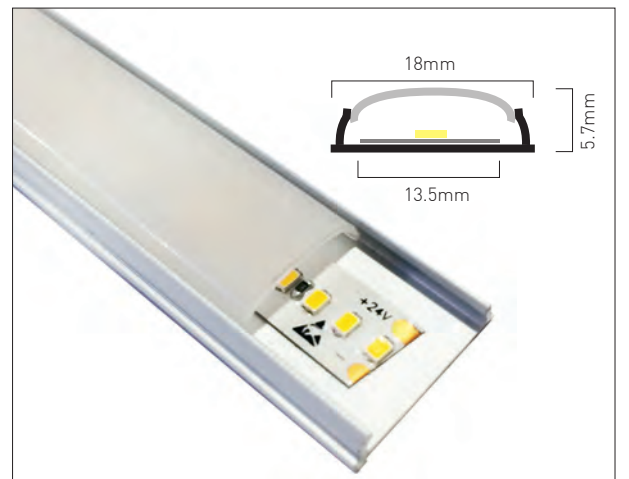

**SABRE**  
LEDSABRE

Circular opal diffuser with internal pentagon profile  
0.5 - 3m lengths  
5x5W p/m. Supplied with end caps  
**Mounting:**  
Suspended

**SEMY**  
LT40

Semi Circular profile with opal diffuser  
0.5 - 3m lengths  
19.2W p/m.. Supplied with end caps  
**Mounting:**  
Suspended

## FEATURES:

- High concentration of mini LED chips provide seam-free, 'dotless' illumination
- Supple aluminium profile allows for tight bends - down to 90mm radii
- Ultra slim aluminium profile allows installation to almost any space
- Simple installation and extendable length
- Opal acrylic diffuser sheds soft, even lighting