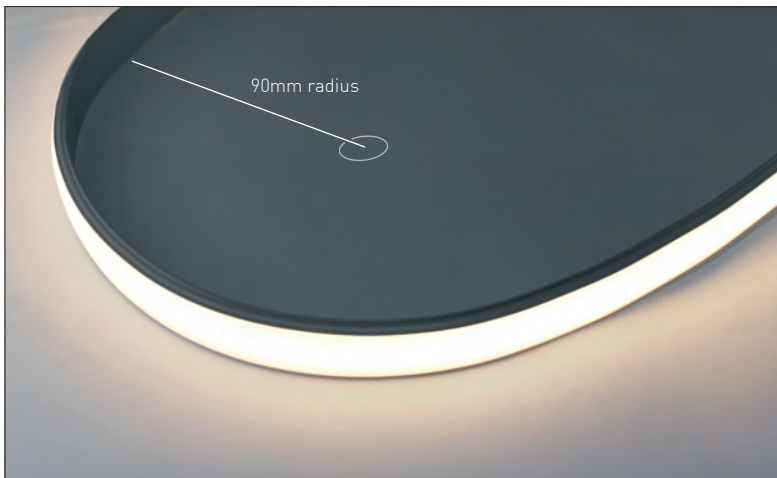

**SABRE**  
LEDSABRE

Circular opal diffuser with internal pentagon profile  
0.5 - 3m lengths  
5x5W p/m. Supplied with end caps  
**Mounting:**  
Suspended

**SEMY**  
LT40

Semi Circular profile with opal diffuser  
0.5 - 3m lengths  
19.2W p/m.. Supplied with end caps  
**Mounting:**  
Suspended

# BENDABLE, 'DOTLESS LED STRIP LIGHTING

## FEATURES:

- High concentration of mini LED chips provide seam-free, 'dotless' illumination
- Supple aluminium profile allows for tight bends - down to 90mm radii
- Ultra slim aluminium profile allows installation to almost any space
- Simple installation and extendable length
- Opal acrylic diffuser sheds soft, even lighting