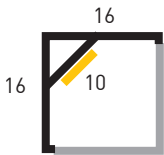

NINETY MEDIUM

STC001 Opal

LED square aluminium profile, pmma opal matte diffuser.

14.4W p/m. Supplied with mounting clips and end caps

Cabinets, wardrobes

Mounting: Surface

NINETY SQUARE

LESCT30301 Opal

LED square aluminium profile, pmma opal diffuser.

20W p/m. Supplied with mounting clips and end caps

Cornice lighting

Mounting: Surface

ROUND CORNER

STC002 Opal

LED corner aluminium profile, pmma opal or semi-clear matte diffuser.

14.4W p/m. Supplied with mounting clips and end caps

Cabinets, wardrobes

Mounting: Surface

NINETY SEMI

LESCT30302

LED round aluminium profile, pmma opal or semi-clear matte diffuser.

20W p/m. Supplied with mounting clips and end caps

Cornice lighting

Mounting: Surface