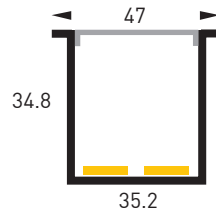

POWERLINE 35

RPL35 Opal/Clear

Recessed aluminium profile, pmma opal or clear matte diffuser. 30W p/m. Supplied with mounting clips and end caps

Recessed into ceilings, walls

Mounting: Recessed