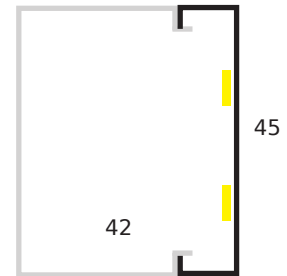

MIRROR LIGHT

LEDMRL

LED square aluminium profile, pmma opal or clear matte diffuser.
20W p/m. Supplied with end caps
Diffused lighting ideal for mirror illumination.
Mounting:
Surface

IN-WARDROBE LED EXTRUSION

LEDWDRB

LED slimline rounded aluminium profile, pmma opal or semi-clear matte diffuser.
14.4W p/m.
Supplied with mounting end caps
Sturdy profile for hanging garments
Mounting:
Surface

SYDNEY - MELBOURNE - GOLD COAST - PERTH - AUCKLAND
G45, 76-84 WATERWAY DRIVE COOMERA, QLD, 4209, AUSTRALIA

Phone: +61 417 950 455

Email: showroom@gineico.com

WWW.GINEICOLIGHTING.COM.AU