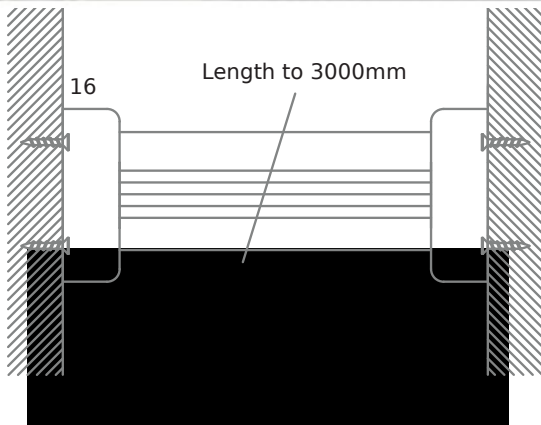

IN-WARDROBE LED EXTRUSION

LEDWDRB