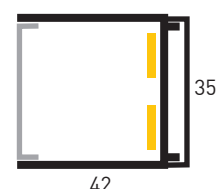

## SIDE LIGHT

*LERPL43D Opal/Clear*

LED square aluminium profile, pmma opal or clear matte diffuser. Up or down lighting.

30W p/m. Supplied with back rail and end caps

Ceiling lighting

**Mounting:** Surface