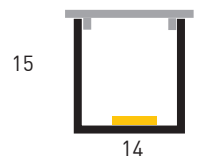

LED slim aluminium profile, pmma opal or clear matte diffuser.  
14.4W p/m  
Supplied with mounting clips and end caps  
Stairs, kitchens, cabinet lighting  
**Mounting:** Recessed or Surface

LED ceiling profile, pmma opal or clear diffuser. Insert with or without wings  
14.4W p/m. Supplied with end caps  
Stairs, kitchens, cabinet lighting  
**Mounting:** Recessed or Surface (gluefix)  
Extra long standard length of 3000mm