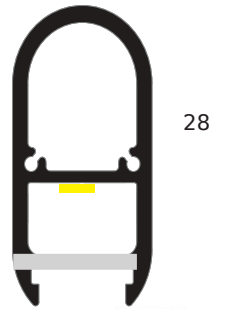

LED slimline rounded aluminium profile, pmma opal or semi-clear matte diffuser.
14.4W p/m.
Supplied with mounting end caps
Sturdy profile for hanging garments
Mounting:
Surface