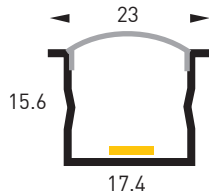

POWERLINE 20

RLS003 Opal/Clear

Small LED recessed aluminium profile, pmma opal or clear matte diffuser. 14.4W p/m. Supplied with mounting clips and end caps
Cabinet, wall lighting

Mounting: Recessed into joinery

POWERLINE 35

RPL35 Opal/Clear

Recessed aluminium profile, pmma opal or clear matte diffuser. 30W p/m. Supplied with mounting clips and end caps

Recessed into ceilings, walls

Mounting: Recessed

POWERLINE 65

RPL65 Opal

Recessed aluminium profile, pmma opal matte diffuser. 30W p/m. Supplied with mounting clips and end caps

Recessed into ceilings, walls

Mounting: Recessed

POWERLINE 90

RPL90 Opal

Recessed aluminium profile, pmma opal matte diffuser. 30W p/m. Supplied with mounting clips and end caps

Recessed into ceilings, walls

Mounting: Recessed

UP LIGHT

LERPL43S Opal/Clear

LED square aluminium profile, pmma opal or clear matte diffuser. 30W p/m. Supplied with side rail and end caps

Wall or ceiling lighting

Mounting: Surface

SIDE LIGHT

LERPL43D Opal/Clear

LED square aluminium profile, pmma opal or clear matte diffuser. Up or down lighting.

30W p/m. Supplied with back rail and end caps

Ceiling lighting

Mounting: Surface