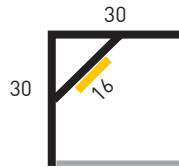

NINETY SQUARE

LESCT30301 Opal

LED square aluminium profile, pmma opal diffuser.

20W p/m. Supplied with mounting clips and end caps

Cornice lighting

Mounting: Surface