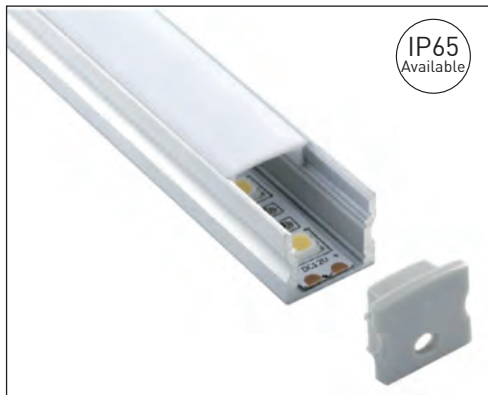

## UP LIGHT

*LERPL43S Opal/Clear*

LED square aluminium profile, pmma opal or clear matte diffuser. 30W p/m. Supplied with side rail and end caps

Wall or ceiling lighting

**Mounting:** Surface

## SIDE LIGHT

*LERPL43D Opal/Clear*

LED square aluminium profile, pmma opal or clear matte diffuser. Up or down lighting.

30W p/m. Supplied with back rail and end caps

Ceiling lighting

**Mounting:** Surface

LED slim aluminium profile, pmma opal matte diffuser.  
9.6W p/m. Supplied with end caps  
Wall or ceiling lighting  
**Mounting:** Recessed or Surface

LED ceiling profile, pmma opal matte, clear or frosted diffuser  
14.4W p/m. Supplied with mounting clips and end caps  
General lighting  
**Mounting:** Suspended or Surface