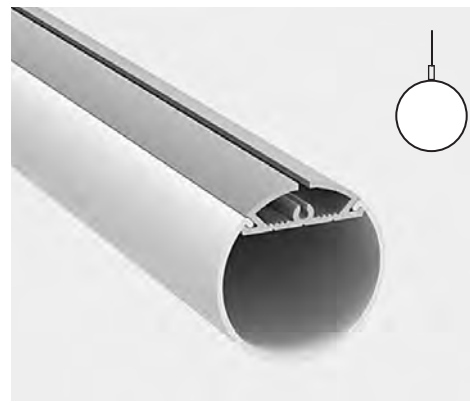

LED aluminium profile, round opal diffuser.  
0.5 - 3m lengths  
14.4W p/m. Supplied with end caps  
**Mounting:**  
Suspended,

**TOOB58**  
LEDT00B60

LED aluminium profile, round opal diffuser.  
0.5 - 3m lengths  
19.2W p/m. Supplied with end caps  
**Mounting:**  
Suspended,