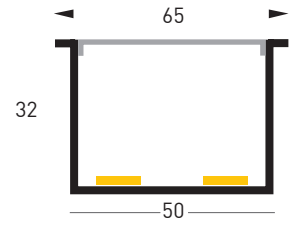

POWERLINE 65

RPL65 Opal

Recessed aluminium profile, pmma opal matte diffuser. 30W p/m. Supplied with mounting clips and end caps

Recessed into ceilings, walls

Mounting: Recessed

POWERLINE 90

RPL90 Opal

Recessed aluminium profile, pmma opal matte diffuser. 30W p/m. Supplied with mounting clips and end caps

Recessed into ceilings, walls

Mounting: Recessed