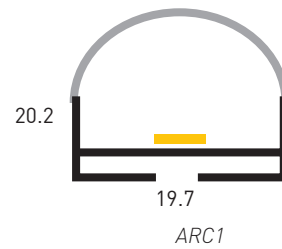

## SIDE LIGHT

*LERPL43D Opal/Clear*

LED square aluminium profile, pmma opal or clear matte diffuser. Up or down lighting.

30W p/m. Supplied with back rail and end caps

Ceiling lighting

**Mounting:** Surface

LED slim aluminium profile, pmma opal matte diffuser.  
9.6W p/m. Supplied with end caps  
Wall or ceiling lighting  
**Mounting:** Recessed or Surface

LED ceiling profile, pmma opal matte, clear or frosted diffuser  
14.4W p/m. Supplied with mounting clips and end caps  
General lighting  
**Mounting:** Suspended or Surface