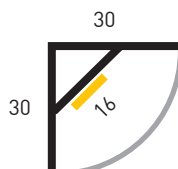

NINETY SEMI

LESCT30302

LED round aluminium profile, pmma opal or semi-clear matte diffuser.

20W p/m. Supplied with mounting clips and end caps

Cornice lighting

Mounting: Surface