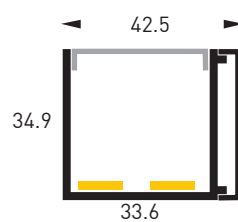

## UP LIGHT

*LERPL43S Opal/Clear*

LED square aluminium profile, pmma opal or clear matte diffuser. 30W p/m. Supplied with side rail and end caps

Wall or ceiling lighting

**Mounting:** Surface