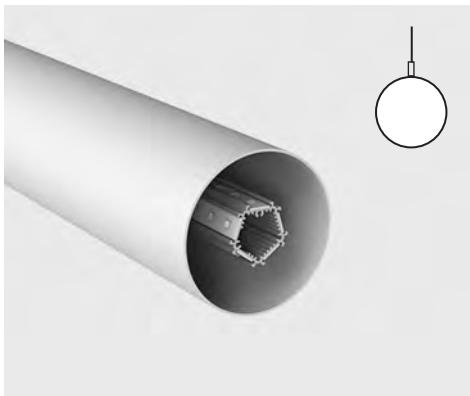

LED aluminium profile, round opal diffuser.  
0.5 - 3m lengths  
14.4W p/m. Supplied with end caps  
**Mounting:**  
Suspended,

**TOOB58**  
LEDT00B60

LED aluminium profile, round opal diffuser.  
0.5 - 3m lengths  
19.2W p/m. Supplied with end caps  
**Mounting:**  
Suspended,