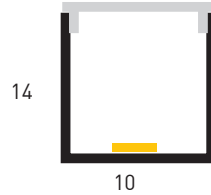

Ultra slim aluminium profile, pmma opal matte diffuser
9.6W p/m. Supplied with mounting clips and end caps
Wall or ceiling lighting
Mounting: Recessed or Surface

LED slim aluminium profile, pmma opal matte diffuser.
9.6W p/m. Supplied with end caps
Wall or ceiling lighting
Mounting: Recessed or Surface

LED ceiling profile, pmma opal matte, clear or frosted diffuser
14.4W p/m. Supplied with mounting clips and end caps
General lighting
Mounting: Suspended or Surface

LEN1
LEN14, LEN22