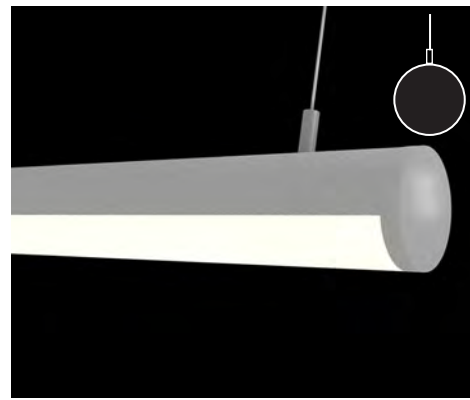

SEMY
LT40

Semi Circular profile with opal diffuser
0.5 - 3m lengths
19.2W p/m.. Supplied with end caps
Mounting:
Suspended