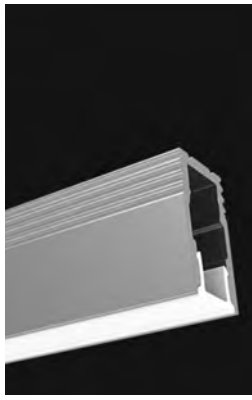

## SIDE LIGHT

*LERPL43D Opal/Clear*

LED square aluminium profile, pmma opal or clear matte diffuser. Up or down lighting.

30W p/m. Supplied with back rail and end caps

Ceiling lighting

**Mounting:** Surface