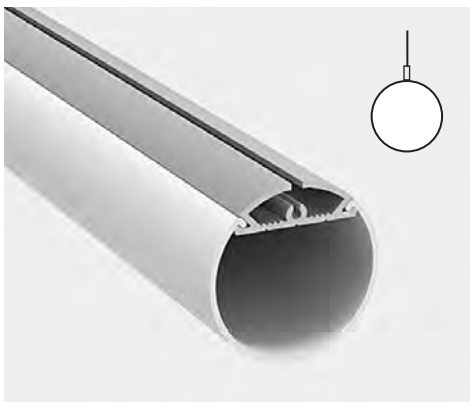

TOOB30
LEDT00B30

LED aluminium profile, round opal diffuser.
0.5 - 3m lengths
14.4W p/m. Supplied with end caps
Mounting:
Suspended,