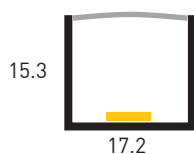

LED slim aluminium profile, pmma opal or clear matte diffuser.  
14.4W p/m  
Supplied with mounting clips and end caps  
Stairs, kitchens, cabinet lighting  
**Mounting:** Recessed or Surface

LED ceiling profile, pmma opal or clear diffuser. Insert with or without wings  
14.4W p/m. Supplied with end caps  
Stairs, kitchens, cabinet lighting  
**Mounting:** Recessed or Surface (gluefix)  
Extra long standard length of 3000mm