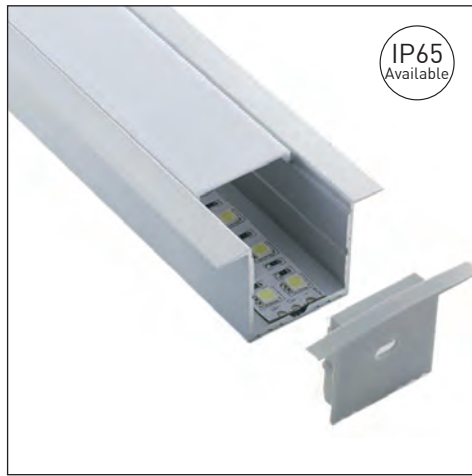

## POWERLINE 20

*RLS003 Opal/Clear*

Small LED recessed aluminium profile, pmma opal or clear matte diffuser. 14.4W p/m. Supplied with mounting clips and end caps  
Cabinet, wall lighting

**Mounting:** Recessed into joinery

## POWERLINE 35

*RPL35 Opal/Clear*

Recessed aluminium profile, pmma opal or clear matte diffuser. 30W p/m. Supplied with mounting clips and end caps

Recessed into ceilings, walls

**Mounting:** Recessed

## POWERLINE 65

*RPL65 Opal*

Recessed aluminium profile, pmma opal matte diffuser. 30W p/m. Supplied with mounting clips and end caps

Recessed into ceilings, walls

**Mounting:** Recessed

## POWERLINE 90

*RPL90 Opal*

Recessed aluminium profile, pmma opal matte diffuser. 30W p/m. Supplied with mounting clips and end caps

Recessed into ceilings, walls

**Mounting:** Recessed