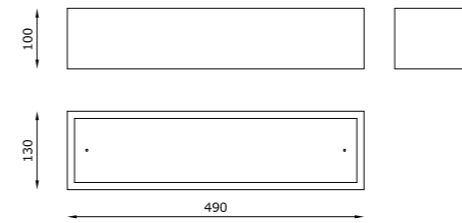

PIPEDO DIRECT