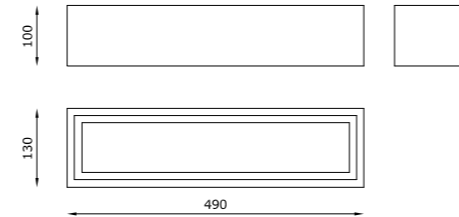

PIPEDO OPEN