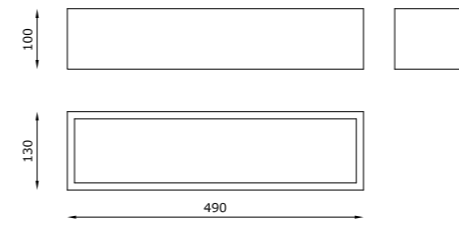

PIPEDO

Geometry is the starting point to create a product with a clean and minimal design: Pipedo is an indoor wall lamp made of AirCora® that emits an indirect light, facing upwards and with a precise goal, to highlight and bring new life to the most hidden details.
Light becomes substance to mould spaces with, a concrete element for an optimal visual quality.

TECHNICAL FEATURES

Code	2901.AC	2902.AC	2904.EB.AC	2906.AC	2907.P.AC	2908.AC
Type	Wall lamp	Wall lamp	Wall lamp	Wall lamp	Wall lamp	Wall lamp
Material	AC: AirCoral	AC: AirCoral	AC: AirCoral	AC: AirCoral	AC: AirCoral	AC: AirCoral
Absorption capacity*	13.31 m²	13.31 m²	13.31 m²	13.31 m²	13.31 m²	13.31 m²
Mounting	Wall mounting	Wall mounting	Wall mounting	Wall mounting	Wall mounting	Wall mounting
IP rating	IP20	IP20	IP20	IP20	IP20	IP20
Insulation class	I	I	I	I	I	I
Control gear	-	-	Electronic ballast	Electronic ballast	Dimmable electronic ballast	Dimmable constant current driver
Lamp type	A 60 	QT-DE12 (115 mm) 	TC-L 	TC-L 	TC-L 	LED 350 mA
Lamp wattage	1 x 100W max	1 x 150W max	1 x 36W	1 x 36W	1 x 36W	1 x 8W
Luminous efficacy	-	-	-	-	-	1340 lm - 3000K
Light distribution	-	-	-	-	-	Wide beam 120°
Fitting	E27	R7s	2G11	2G11	2G11	-
Light colour	-	-	-	-	-	White 3000K White 2700K 4000K (on request)
Voltage connection	220-240V • 50/60Hz	220-240V • 50/60Hz	220-240V • 50/60Hz	220-240V • 50/60Hz	220-240V • 50/60Hz	220-240V • 50/60Hz
CRI	-	-	-	-	-	>90
Emergency	-	-	-	1 hour	-	-
Energy efficiency class	A*	A	A	A	A	A*
Note	-	-	-	-	Standard: dimmable switch dim. / push (on request: dimmable 1-10V or DALI).	Trailing-edge and leading-edge dimming (20 - 100%). Satin glass included.