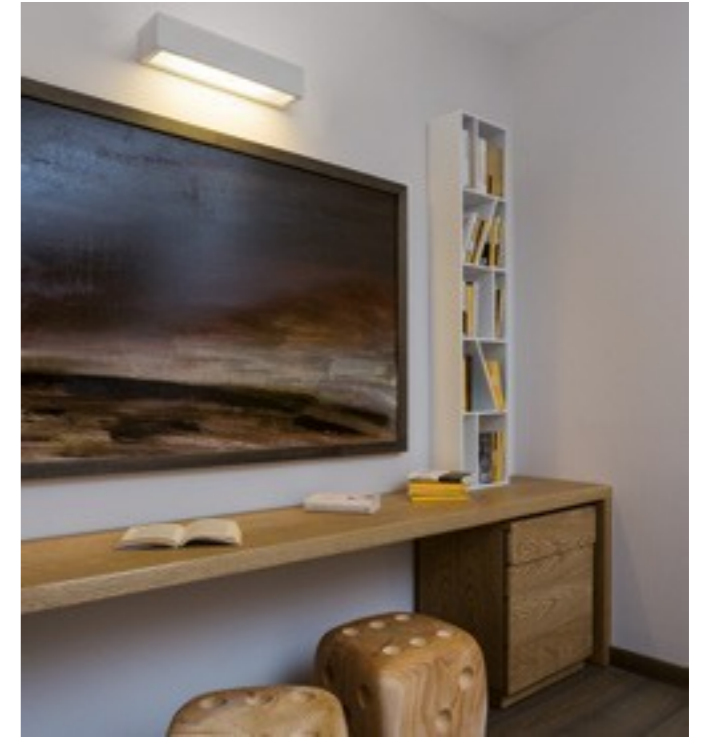

PIPEDO DIRECT

Pipedo Direct is an indoor wall lamp made of **AirCoral** that emits a direct and delicate light thanks to the presence of the satin glass fixed with white polycarbonate screws. This allows a functional, effortless and comfortable use, ensuring the best possible vision.

TECHNICAL FEATURES

Code	2964.EB.AC	2965.AC	2968.AC
Type	Wall lamp 	Wall lamp 	Wall lamp
Material	AC: AirCoral	AC: AirCoral	AC: AirCoral
Absorption capacity*	13.31 m²	13.31 m²	13.31 m²
Mounting	Wall mounting	Wall mounting	Wall mounting
IP rating	IP40	IP40	IP40
Insulation class	I	I	I
Control gear	Electronic ballast	Dimmable electronic ballast	Dimmable constant current driver
Lamp type	TC-L 	TC-L 	LED 350 mA
Lamp wattage	1 x 36W	1 x 36W	1 x 8W
Luminous efficacy	-	-	1340 lm - 3000K
Light distribution	-	-	Wide beam 120°
Fitting	2G11	2G11	-
Light colour	-	-	White 3000K White 2700K | 4000K (on request)
Voltage connection	220-240V • 50/60Hz	220-240V • 50/60Hz	220-240V • 50/60Hz
CRI	-	-	>90
Emergency	-	-	-
Energy efficiency class	A	A	A*
Note	Extra white frosted glass fixed with polycarbonate screws.	Extra white frosted glass fixed with polycarbonate screws.	Extra white frosted glass fixed with polycarbonate screws.

Standard: dimmable switch dim. / push trailing-edge and leading-edge (on request: dimmable 1-10V or DALI dimming (20 - 100%).

SYDNEY - MELBOURNE - GOLD COAST - PERTH - AUCKLAND
G45, 76-84 WATERWAY DRIVE COOMERA, QLD, 4209, AUSTRALIA

Phone: +61 417 950 455

Email: showroom@gineico.com

WWW.GINEICOLIGHTING.COM.AU