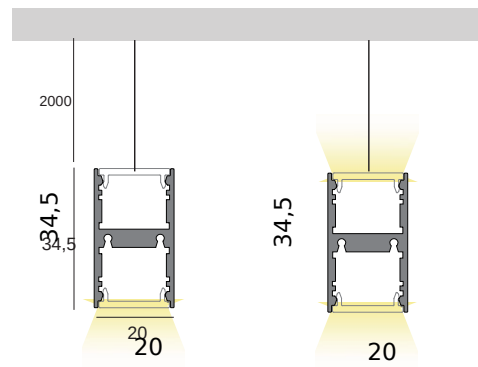

Completo di diffusore in silicone | Complete with silicone diffuser

VERSIONI DISPONIBILI / AVAILABLE VERSION

● KELVIN

27 2700K

30 3000K

40 4000K

/ ## FINITURA / FINISHING

/01 bianco | white

/02 nero | black

/ ## FINITURA PREMIUM PREMIUM FINISHING

/81 oro rosa shine/shine rose gold

/82 bronzo/ bronze

/83 raso spazzolato/ brushed brass

COMPOSIZIONE CODICE:

HOW TO CREATE THE CODE: **F1000.827/01**

CODE

F1000.8 ● — finishing /##

base code kelvin

DRIVERS EDI SEEP. 447