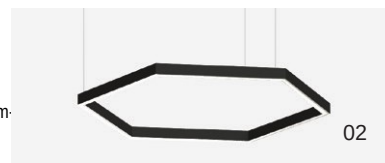

2000
MICROFILE H ESAGONAL

LED		W	Dim.	Kg	lm product 3000K	CODE
802	695	47	802x695	1,5	2396	MFH050#/#
1541	1335	2x47	802x695	1,5	4526	MFH060#/#
LED		W	Dim.	Kg	lm product 3000K	CODE
1541	1335	105	1541x1335	2,8	4793	MFH051#/#
1541	1335	2x105	1541x1335	2,8	9319	MFH061#/#

Da completare con alimentatore remoto e rosone . Possibilità di doppia accensione | To be completed with remote power supply and canopy. The fixture is suitable for double switch option