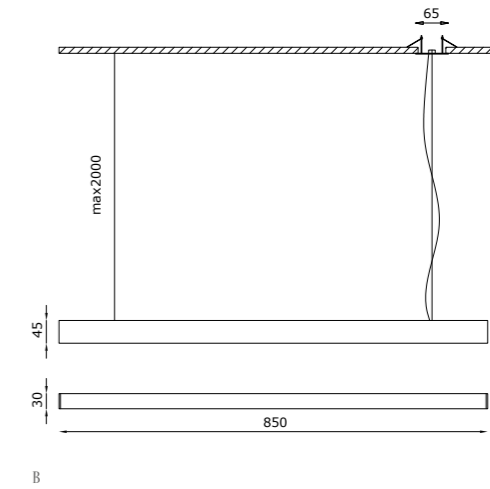

## FUMÈ SHADE FOR A TOTAL BLACK LOOK WHEN TURNED OFF.

The Dark is a linear pendant light for interiors. Its design epitomises its name proposing itself as a completely black light point thanks to a smoked shade which shows off its light capacity only when it is switched on. Also available with satin-finished shade. It is a light with a clean-cut minimal shape which creates a diffused and homogeneous light in the space. It is available in a version with driver included in the ceiling-rose and a version with recessed ceiling-rose with remote driver.

### TECHNICAL FEATURES

Code	II40 XX (fig. A)	II41 XX (fig. B)
Type	Suspension lamp	Suspension lamp
Material	Aluminum	Aluminum
Finishing	Black	Black
Weight	2Kg	2Kg
Mounting	Ceiling mounting	Ceiling mounting
IP rating	IP40	IP40
Insulation class	III	III
Control gear	Constant voltage LED driver on board (included)	Constant voltage LED driver, remote installation (included)
Cut out for plasterboard	-	Ø 55 mm
Lamp type	LED	LED
Lamp wattage	1x25W	1x25W
Luminous efficacy	1800 lm	1800 lm
Light distribution	Opal diffused screen fumè	Opal diffused screen fumè
Fitting	-	-
Light colour	White 3000K White 2700K   4000K (on request)	White 3000K White 2700K   4000K (on request)
Voltage connection	220-240V · 50/60Hz	220-240V · 50/60Hz
CRI	>90	>90
Emergency	-	-
Energy efficiency class	A++	A++
Note	Black ceiling box with driver on board.	Black recessed canopy with remote driver.
	Rubber cable (L.max 2 m).	Rubber cable (L.max 2 m).