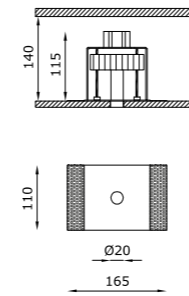

GENIUS NAKED IP65