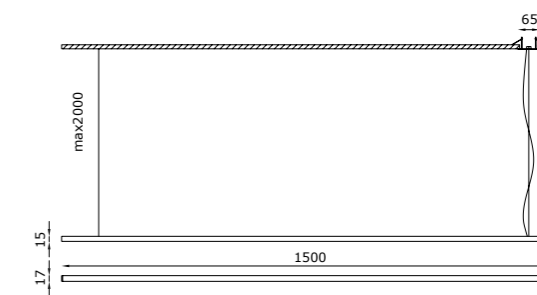

B

CODE COMPOSITION

1135 BL 4 S 00 E _ ND

light colour

27	2700K
30	3000K
40	4000K

1136 BL 4 S 00 E _ ND

light colour

27	2700K
30	3000K
40	4000K

example of code composition 1135 BL 4 S 00 E 30 ND

TECHNICAL FEATURES

Code	1135 XX (fig. A)	1136 XX (fig. B)
Type	Suspension lamp 	Suspension lamp
Material	Aluminum	Aluminum
Finishing	Black	Black
Weight	1.5 Kg	1.5 Kg
Mounting	Ceiling mounting	Ceiling mounting
IP rating	IP40	IP40
Insulation class	III	III
Control gear	Constant voltage LED driver on board (included)	Constant voltage LED driver, remote installation (included)
Cut out for plasterboard	-	Ø 55 mm
Lamp type	LED 	LED
Lamp wattage	1 x 30W	1 x 30W
Luminous efficacy	3200 lm - 3000K	3200 lm - 3000K
Light distribution	Opal diffused screen satin	Opal diffused screen satin
Fitting	-	-
Light colour	White 3000K White 2700K | 4000K (on request)	White 3000K White 2700K | 4000K (on request)
Voltage connection	220-240V · 50/60Hz	220-240V · 50/60Hz
CRI	>90	>90
Emergency	-	-
Energy efficiency class	A++	A++
Note	Black ceiling box with driver on board. Textile cable (L max 2 m).	Black recessed canopy with remote driver. Textile cable (L max 2 m).