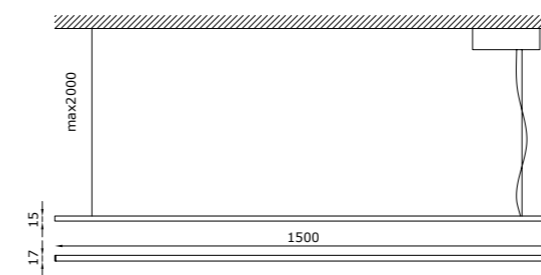

Indoor Suspended stand alone

A