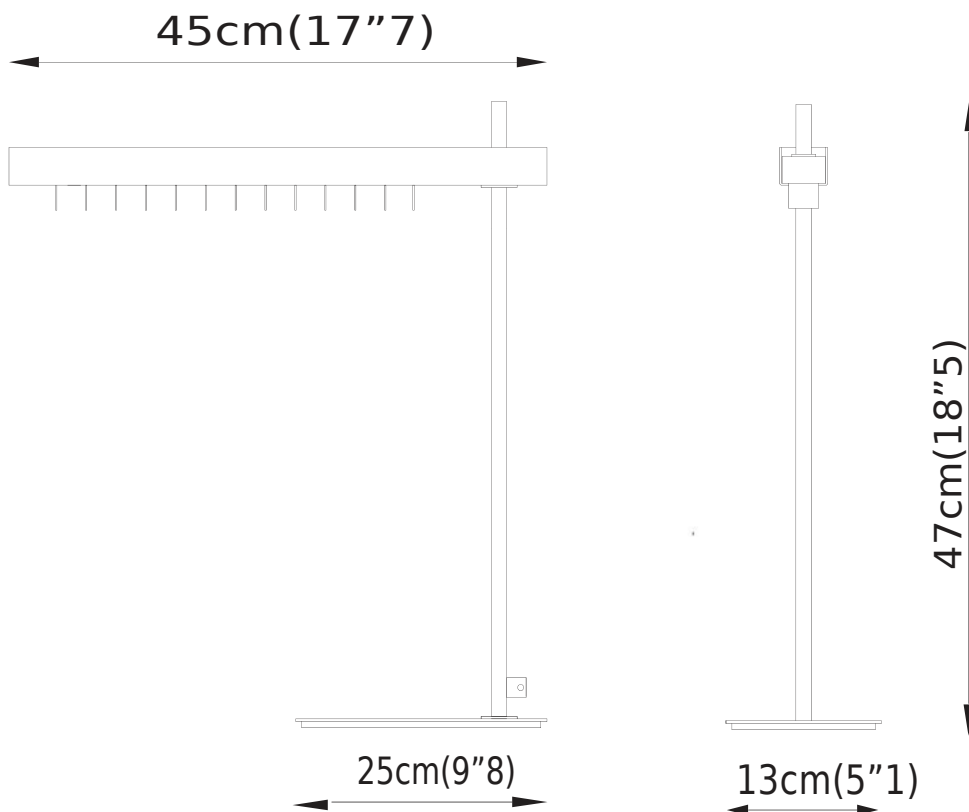

Phone: +61 417 950 455

Email: showroom@gineico.com

WWW.GINEICOLIGHTING.COM.AU

VCM TABLE

Function	Table
Location	Interior
Light Emission	Diffused light
Light Source	Strip LED 4W 582lm 2700°K Dimmerabile 1-10V
Rated Voltage	110 - 120 V / 220 - 240 V
Frequency	50 - 60 Hz
Supply	Terminal block
Ballast	Dimmable ballast included

Certifications

UL/CE 220-240V IP20 50/60Hz

Structure

M12 Dark burnished brass
M19 Shaded burnished brass

Cable lenght 

Package	Dimensions	Net Weight	Gross Weight	Total vol.
	60!60!H.18 cm (23''6 ! 23''6 ! H.7'')	4 kg	5 kg	0,06m ³

Dimensions

SYDNEY - MELBOURNE - GOLD COAST - PERTH - AUCKLAND
G45, 76-84 WATERWAY DRIVE COOMERA, QLD, 4209, AUSTRALIA

Phone: +61 417 950 455

Email: showroom@gineico.com

WWW.GINEICOLIGHTING.COM.AU