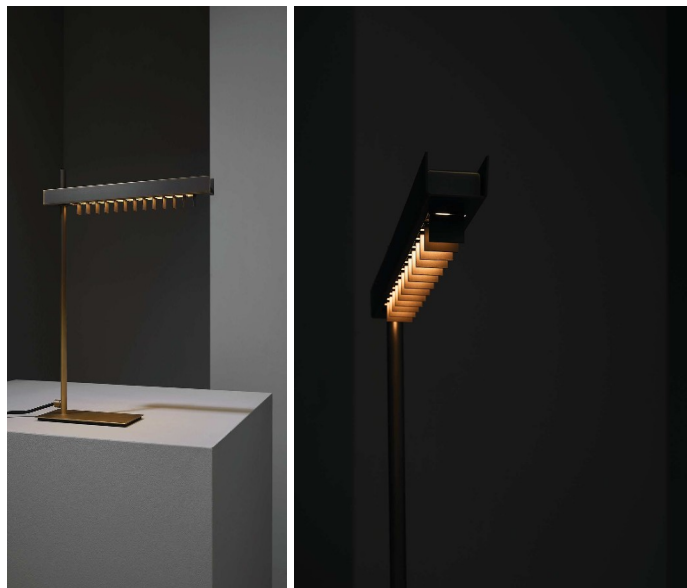

VCM TABLE design Massimo Tonetto

Table lamp with direct downward light. Structure in shaded burnished or dark burnished brass.

SYDNEY - MELBOURNE - GOLD COAST - PERTH - AUCKLAND
G45, 76-84 WATERWAY DRIVE COOMERA, QLD, 4209, AUSTRALIA

Phone: +61 417 950 455

Email: showroom@gineico.com

WWW.GINEICOLIGHTING.COM.AU

VCM TABLE

Function	Table
Location	Interior
Light Emission	Diffused light
Light Source	Strip LED 4W 582lm 2700°K Dimmerabile 1-10V
Rated Voltage	110 - 120 V / 220 - 240 V
Frequency	50 - 60 Hz
Supply	Terminal block
Ballast	Dimmable ballast included