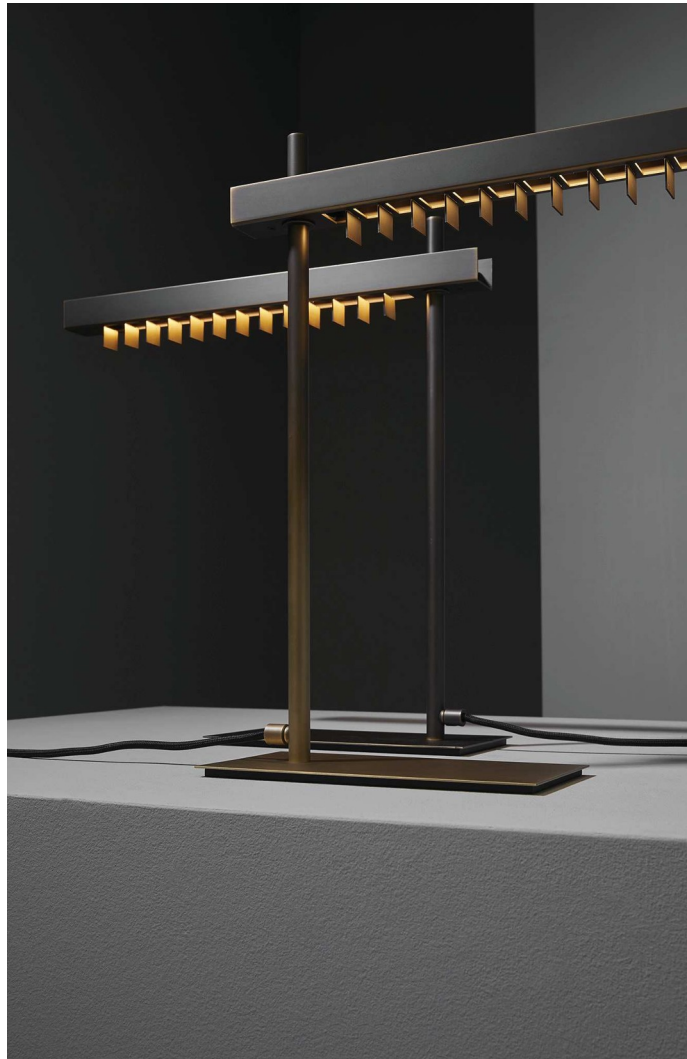

VCM TABLE design Massimo Tonetto

Table lamp with direct downward light. Structure in shaded burnished or dark burnished brass.

SYDNEY - MELBOURNE - GOLD COAST - PERTH - AUCKLAND
G45, 76-84 WATERWAY DRIVE COOMERA, QLD, 4209, AUSTRALIA

Phone: +61 417 950 455

Email: showroom@gineico.com

WWW.GINEICOLIGHTING.COM.AU

VCM TABLE

Function	Table
Location	Interior
Light Emission	Diffused light
Light Source	Strip LED 4W 582lm 2700°K Dimmerabile 1-10V
Rated Voltage	110 - 120 V / 220 - 240 V
Frequency	50 - 60 Hz
Supply	Terminal block
Ballast	Dimmable ballast included

Certifications

UL/CE 220-240V IP20 50/60Hz

Structure

M12 Dark burnished brass
M19 Shaded burnished brass

Cable lenght 

Package	Dimensions	Net Weight	Gross Weight	Total vol.
	60!60!H.18 cm (23''6 ! 23''6 ! H.7'')	4 kg	5 kg	0,06m ³