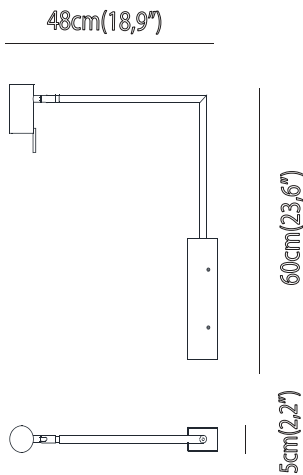

## RECTUS WALL TURNING ARM

Function	Wall	Certifications		
Location	Interior	UL/WIRED/CE   IP20		
Light Emission	Directional light	Structure		
Light Source	1x6W GU10 PAR 16 LED 560lm 2700°K - Dimmable (bulbs excluded)	M07 Matte black nickel and polished black nickel		
Rated Voltage	110 - 120 V / 220 - 240 V	M12 Dark burnished brass		
Frequency	50 - 60 Hz			
Package	Dimensions	Net Weight	Gross Weight	Total vol.
	76!76!H.22cm (29"9!29"9!8"7)	2,5kg	4kg	0,13 m"

### RECTUS WALL TURNING ARM with EXTERNAL WIRE

Supply	Power cord
Switching	On/off switch
Cable Length	40cm-15"  190cm-75" 

### Dimensions