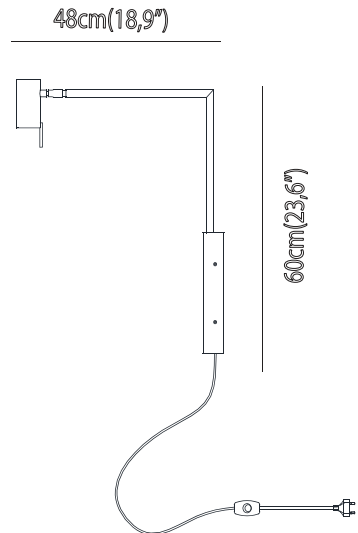

## RECTUS WALL TURNING ARM

Function	Wall	Certifications		
Location	Interior	UL/WIRED/CE   IP20		
Light Emission	Directional light	Structure		
Light Source	1x6W GU10 PAR 16 LED 560lm 2700°K - Dimmable (bulbs excluded)	M07 Matte black nickel and polished black nickel		
Rated Voltage	110 - 120 V / 220 - 240 V	M12 Dark burnished brass		
Frequency	50 - 60 Hz			
Package	Dimensions	Net Weight	Gross Weight	Total vol.
	76!76!H.22cm (29"9!29"9!8"7)	2,5kg	4kg	0,13 m"

### RECTUS WALL TURNING ARM with EXTERNAL WIRE

Supply	Power cord
Switching	On/off switch
Cable Length	40cm-15"  190cm-75" 

### Dimensions