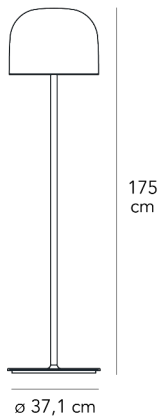

EQUATORE MEDIUM

Gabriele e Oscar Buratti, 2017

Equatore is a contemporary reinterpretation of the classic lamp with a glass shade. While the traditional abat-jour uses the shade to contain the light source within, in this family of lamps the shade is paradoxically and suggestively empty, with the light being generated by two luminous discs placed inside a central metal band, visible on the shade, that evokes the line of the equator. The light produced by the Leds, thanks to internal screens arranged in layers, is distributed regularly across the surface of the discs, magically illuminating them. The bottom disc directs the light output downward, the upper one illuminates the glass cap for a soft, diffused light. Available in table, floor and ceiling models, in two sizes and two colors: a cooler version in gray with a dark chrome frame, and a warmer version with a transparent dove gray cap and a copper-colored frame.

Floor lamp with diffused and dimmable light generated by led inserted into two overlapping polycarbonate discs. The bottom disc directs the light output downward, the upper one illuminates the glass cap. Galvanized metal metal. Transparent glass diffuser. Black power cable, dimmer and plug. Plug-in power supply with interchangeable plugs (UK - USA - UE). Integrated led.