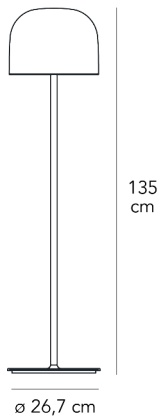

EQUATORE SMALL

Gabriele e Oscar Buratti, 2017

Equatore is a contemporary reinterpretation of the classic lamp with a glass shade. While the traditional abat-jour uses the shade to contain the light source within, in this family of lamps the shade is paradoxically and suggestively empty, with the light being generated by two luminous discs placed inside a central metal band, visible on the shade, that evokes the line of the equator. The light produced by the Leds, thanks to internal screens arranged in layers, is distributed regularly across the surface of the discs, magically illuminating them. The bottom disc directs the light output downward, the upper one illuminates the glass cap for a soft, diffused light. Available in table, floor and ceiling models, in two sizes and two colors: a cooler version in gray with a dark chrome frame, and a warmer version with a transparent dove gray cap and a copper-colored frame.

Floor lamp with diffused and dimmable light generated by led inserted into two overlapping polycarbonate discs. The bottom disc directs the light output downward, the upper one illuminates the coloured glass cap. Galvanized metal frame. Transparent glass diffuser. Black power cable, dimmer and plug. Plug-in power supply with interchangeable plugs (UK - USA - UE). Integrated led.

MADE IN

IT

MATERIAL DESCRIPTION

glass, galvanized metal

ALIMENTATION CABLE

Black

COLOR DESCRIPTION SKU

glossy copper

DIMMER

Dimmer included

GROUP TENSION

Integrated Led

CERTIFICATIONS

ENERGY CLASS

A++ >> A

COLOR

RECOMMENDED SOURCE

LED 25W (2700K, CRI>90, 2900Lm)

SKU

F439220550RSWL