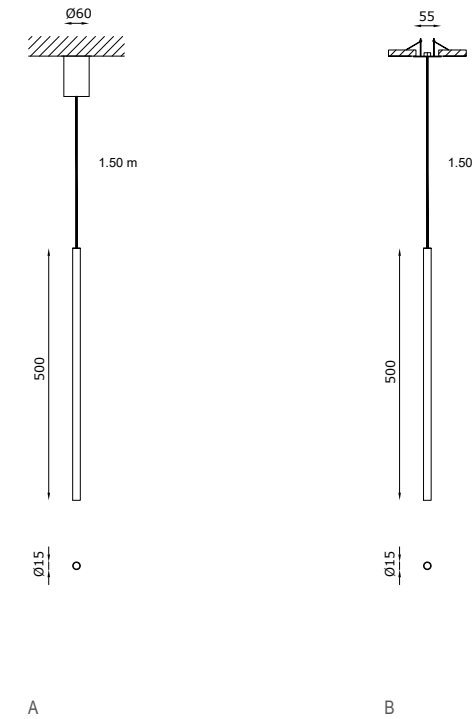

THE TUBE

-  matt white painted
-  matt black painted
-  chromed
-  anodised champagne
-  anodised rose gold

The Tube è una lampada a sospensione dal design minimale, il suo diametro di soli 15 mm la rendono estremamente essenziale, discreta, elegante nelle forme. Ha un output luminoso in grado di valorizzare ogni dettaglio, disponibile in diverse colorazioni. È disponibile una versione con driver incluso nel rosone e una versione con rosone a scomparsa in battuta con driver remoto.

The Tube is a pendant light with a minimal design. Its diameter of only 15 mm makes it extremely clean-cut, discrete and elegant in shape. It has a light output that can enhance every detail and is available in different colours. It is available in a version with driver included in the ceiling-rose and a version with recessed ceiling-rose with remote driver.

example of code composition

1131 WH 4 S 00 E 27 ND

TECHNICAL FEATURES

	1131 XX (fig. A)	1132 XX (fig. B)
Code	1131 XX (fig. A)	1132 XX (fig. B)
Type	Suspension lamp	Suspension lamp
Material	Aluminum	Aluminum
Finishing	White Black Champagne Rose Gold	White Black Champagne Rose Gold
Weight	0.8 Kg	0.8 Kg
Mounting	Ceiling mounting	Ceiling mounting
IP rating	IP40	IP40
Insulation class	III	III
Control gear	Dimmable electronic driver on board (included)	Dimmable electronic driver, remote installation (included)
Cut out for plasterboard	-	Ø 45 mm
Lamp type	LED	LED
Lamp wattage	1 x 4.5W	1 x 4.5W
Luminous efficacy	360 lm - 3000K	360 lm - 3000K
Light distribution	Narrow beam	Narrow beam
Fitting	-	-
Light colour	White 3000K White 2700K (on request)	White 3000K White 2700K (on request)
Voltage connection	220-240V · 50/60Hz	220-240V · 50/60Hz
CRI	>90	>90
Emergency	-	-
Energy efficiency class	A**	A**
Note	Black ceiling box with driver on board.	Black recessed canopy with remote driver.
	Black silicon cable (L 1.5 m). On request different lenght.	Black silicon cable (L 1.5 m). On request different lenght.