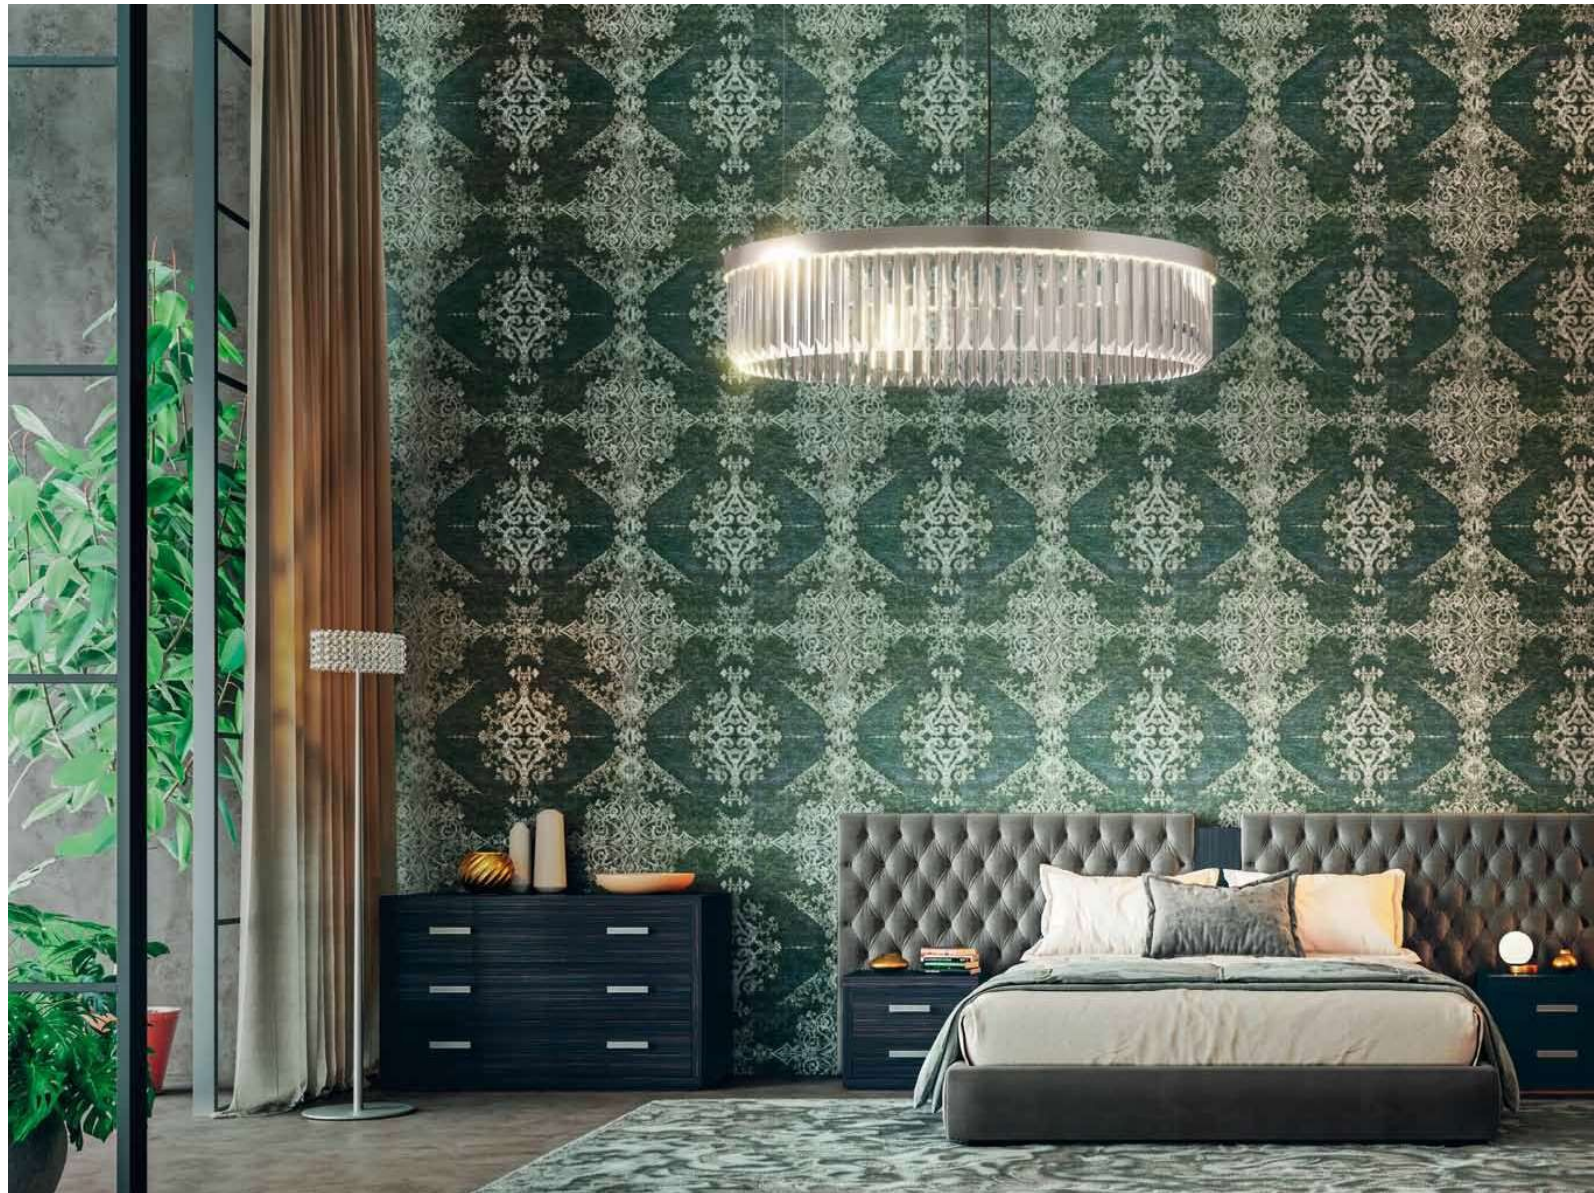

REFLEXA

Designer Marchetti Lab

Sospensione/Suspension

Finitura/Finish: .08 oro satinato/satine gold - .24 bianco/white
.20 foglia oro/gold leaf - .21 foglia argento/silver leaf
.80 bronzo/bronze

S60: Ø 60 cm H 22 cm - 50W - 4.250 lm

S80: Ø 80 cm H 22 cm - 68W - 6.350 lm

S100: Ø 100 cm H 22 cm - 86W - 7.400 lm
m - 104W - 8.900 lm