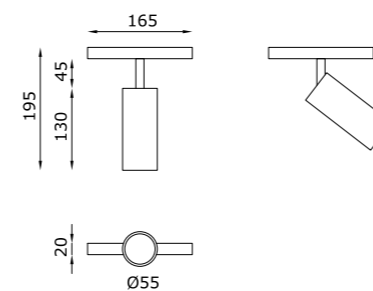

Q4 48V

CODE COMPOSITION

T048 L 00008	0		
		dimmiability	
	ND	non dimmable	
	DA	DALI	
	11	1-10V	
		light colour	
	27	2700K	
	30	3000K	
		lens	
	14	14°	
	35	35°	
	55	55°	
		finishing	
	W1	white	
	B1	black	
	CP	chromed	
	BR	brass	
	A1	champagne	
	A2	rose gold	

example of code composition T048 L 00008 W1 14 27 ND 0

TECHNICAL FEATURES

Code	T048 L 00008 XX
Type	Projector ± 360° / ± 90° 
Material	Aluminum
Finishing	White Black Chromed Brass Champagne Rose Gold
Weight	0.5 Kg
Mounting	Track 48V
IP rating	IP40
Insulation class	III
Control gear	Electronic driver on board (included)
Lamp type	LED 
Lamp wattage	1 x 9W
Luminous efficacy	850 lm - 3000K
Light distribution	Beam 35° Beam 14° 55° (on request)
Light colour	White 3000K White 2700K (on request)
Voltage connection	48 VDC
CRI	>90
Energy efficiency class	A++
Note	Black tige for Q4 48V chromed, anodised brass, anodised champagne and anodised rose gold.

example of code composition T220 L 00008 W1 14 27 ND 0

TECHNICAL FEATURES

Code	T220 L 00008 XX
Type	Projector ± 360° / ± 90°
Material	Aluminum
Finishing	White Black Chromed Brass Champagne Rose Gold
Weight	0.5 Kg
Mounting	Track 220V
IP rating	IP40
Insulation class	III
Control gear	Electronic driver on board (included)
Lamp type	LED
Lamp wattage	1 x 9W
Luminous efficacy	850 lm - 3000K
Light distribution	Beam 35° Beam 14° 55° (on request)
Light colour	White 3000K White 2700K (on request)
Voltage connection	220-240V · 50/60Hz
CRI	>90
Emergency	-
Energy efficiency class	A++
Note	A new breakthrough in luminaire design. Track adapter with built-in LED driver. Driver concealed into track.