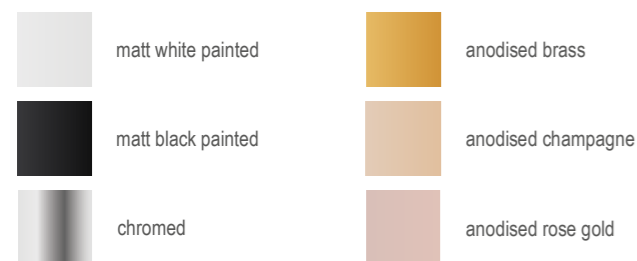

Q4 48V

CODE COMPOSITION

T048 L 00008	0		
		dimmiability	
	ND	non dimmable	
	DA	DALI	
	11	1-10V	
		light colour	
	27	2700K	
	30	3000K	
		lens	
	14	14°	
	35	35°	
	55	55°	
		finishing	
	W1	white	
	B1	black	
	CP	chromed	
	BR	brass	
	A1	champagne	
	A2	rose gold	

example of code composition T048 L 00008 W1 14 27 ND 0

TECHNICAL FEATURES

Code	T048 L 00008 XX
Type	Projector ± 360° / ± 90° 
Material	Aluminum
Finishing	White Black Chromed Brass Champagne Rose Gold
Weight	0.5 Kg
Mounting	Track 48V
IP rating	IP40
Insulation class	III
Control gear	Electronic driver on board (included)
Lamp type	LED 
Lamp wattage	1 x 9W
Luminous efficacy	850 lm - 3000K
Light distribution	Beam 35° Beam 14° 55° (on request)
Light colour	White 3000K White 2700K (on request)
Voltage connection	48 VDC
CRI	>90
Energy efficiency class	A++
Note	Black tige for Q4 48V chromed, anodised brass, anodised champagne and anodised rose gold.