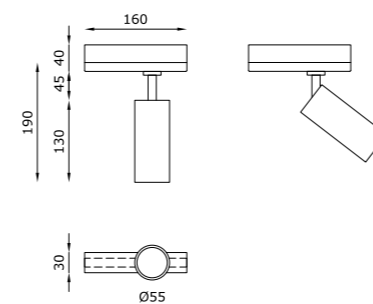

Q4 220V

CODE COMPOSITION

T220 L 00008	0	
		dimmiability
	ND	non dimmable
	DA	DALI
		light colour
	27	2700K
	30	3000K
		lens
	14	14°
	35	35°
	55	55°
		finishing
	W1	white
	B1	black
	CP	chromed
	BR	brass
	A1	champagne
	A2	rose gold

example of code composition T220 L 00008 W1 14 27 ND 0

TECHNICAL FEATURES

Code	T220 L 00008 XX
Type	Projector ± 360° / ± 90°
Material	Aluminum
Finishing	White | Black | Chromed | Brass | Champagne | Rose Gold
Weight	0.5 Kg
Mounting	Track 220V
IP rating	IP40
Insulation class	III
Control gear	Electronic driver on board (included)
Lamp type	LED
Lamp wattage	1 x 9W
Luminous efficacy	850 lm - 3000K
Light distribution	Beam 35° Beam 14° | 55° (on request)
Light colour	White 3000K White 2700K (on request)
Voltage connection	220-240V · 50/60Hz
CRI	>90
Emergency	-
Energy efficiency class	A++
Note	A new breakthrough in luminaire design. Track adapter with built-in LED driver. Driver concealed into track.

Black tige for Q4 220V chromed, anodised brass, anodised champagne and anodised rose gold.

Proiettore per binario 220V con sorgente luminosa a LED (COB) CRI 90, alimentata in corrente continua con convertitore a scomparsa collocato all'interno dell'adattatore del prodotto. Q4 220V è un apparecchio per interni che garantisce il minimo impatto visivo, completamente orientabile a 360°, è disponibile in più varianti ottiche. Proiettore ad alte performance in alluminio verniciato a polvere disponibile in diverse finiture: bianco, nero, cromo, brass, anodizzato champagne e rose gold.